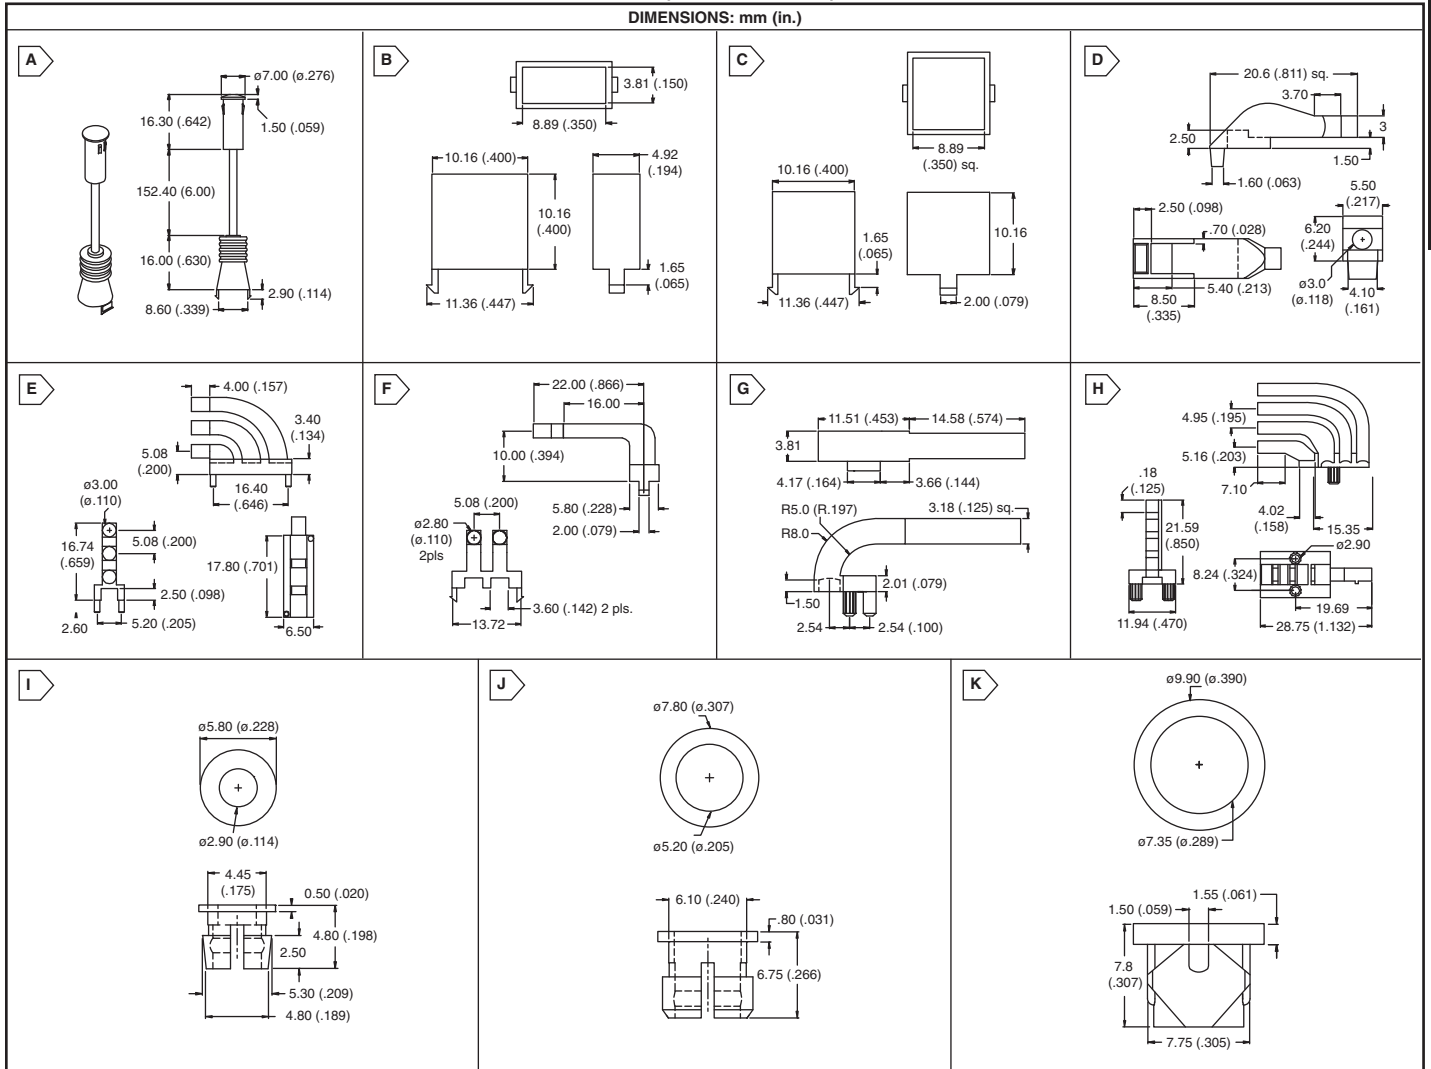

LUMEX LED Products

RoHS Compliant This product is RoHS compliant.

DIMENSIONS: mm (in.)

Illumination

Lumex

Light Pipes

For quantities of 2000 and up, call for quote.

MOUSER STOCK NO.	Lumex Part No.	Fig.	Description	Price Each			
				1	100	500	1000
696-C011701S-150B	LPI-C011701S-150B	A	Blue Flexible Light Transporters	3.76	3.38	2.82	2.53
696-C011701S-150C	LPI-C011701S-150C	A	Clear Flexible Light Transporters	3.76	3.19	2.70	2.34
696-LPB-R0111051S	LPB-R0111051S	B	10mm x 5mm	2.27	1.89	1.51	1.14
696-LPB-S01110101S	LPB-S01110101S	C	10mm x 10mm	2.39	1.98	1.59	1.19
696-LPF-C011301S	LPF-C011301S	D	3mm Right Angle	.69	.41	.35	.30
696-LPF-C011302S	LPF-C011302S	D	3mm Right Angle	.83	.49	.41	.36
696-LPF-C013301S	LPF-C013301S	E	Tri 3mm Right Angle	1.57	1.30	1.05	.78
696-LPF-C021303S	LPF-C021303S	F	2.8mm 2 Unit Stackable (Upper)	2.04	1.69	1.36	1.01
696-LPF-R011331S	LPF-R011331S	G	3mm Right Angle	.42	.24	.207	.18
696-LPF-S014331S	LPF-S014331S	H	Quad 3mm Right Angle	.23	.134	.114	.099

LED Mounting Hardware

For quantities of 2000 and up, call for quote.

MOUSER STOCK NO.	Lumex Part No.	Fig.	Description	Price Each			
				1	100	500	1000
696-SSH-LX3050	SSH-LX3050	I	3mm LED Panel Holder	.10	.07	.052	.045
696-SSH-LX5091	SSH-LX5091	J	5mm LED Panel Holder	.07	.05	.035	.03
696-SSH-LXH501	SSH-LXH501	K	5mm LED Panel Bezel	.10	.08	.07	.05