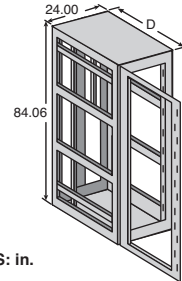

DIMENSIONS: in.

BUD ACCESSORIES FOR ECONOMIZER AND SERVER CABINET RACKS

MOUSER STOCK NO.	Description	For Cabinet Rack		Price Each
		Economizer	Server Rack	
563-FN-1282	10" Cabinet Fan	•	•	134.70
563-FN-1280	4.5" Muffin Fan	•	•	37.50
563-FN-1170-WH	White Fan Tray	•	•	176.63
563-FN-1170-MG	Gray Fan Tray	•	•	176.65
563-B-60	3.50" Blower	•	•	470.66
563-RL-7767	Levelers, Nylon	•	•	4.60
563-RL-7771	Levelers, Rubber	•	•	5.00
563-RC-7758	Castors, 200 # (pair)	•	•	32.90
563-RC-7761	Castors, 240 # with Brake (pair)	•	•	77.50
563-RC-7762	Castors, 240 # without Brake (pair)	•	•	67.00

Sliding Mechanisms

MOUSER STOCK NO.	Description	Economizer	Server Rack	Price Each
563-AS-5000-A	2-piece, 12" Slide Length (pair)	•	•	25.45
563-AS-5001-A	2-piece, 16" Slide Length (pair)	•	•	33.50
563-AS-5002-A	2-piece, 20" Slide Length (pair)	•	•	35.09
563-AS-5004-A	2-piece, 26" Slide Length (pair)	•	•	38.75
563-AS-5042-A	3-piece, 20" Slide Length (pair)	•	•	76.00
563-BAS-5106	Slide Brackets (mounting bracket kit)	•	•	25.56

Panel Mounting Rails

MOUSER STOCK NO.	Description	Economizer	Server Rack	Price Each
563-PMR-9448	Fits 21.00" Panel Space (pair)	•	•	60.30
563-PMR-2331	Fits 24.50" Panel Space (pair)	•	•	51.20
563-PMR-9449	Fits 31.50" Panel Space (pair)	•	•	68.65
563-PMR-9450	Fits 42.00" Panel Space (pair)	•	•	74.40
563-PMR-9451	Fits 52.50" Panel Space (pair)	•	•	82.45
563-PMR-9452	Fits 61.25" Panel Space (pair)	•	•	92.20
563-PMR-9453	Fits 71.00" Panel Space (pair)	•	•	100.80
563-PMR-9454	Fits 78.75" Panel Space (pair)	•	•	106.85
563-PMR9483	L-Shaped Fits 70.00" (pkg. of 4)	•	•	169.35
563-PMR-9484	L-Shaped Fits 78.75" (pkg. of 4)	•	•	179.30
563-7346	Screws for Rails	•	•	.10

Power Outlet Strips See Accessory Pages for a complete listing of Power Outlet Strips

MOUSER STOCK NO.	Description	Economizer	Server Rack	Price Each
563-POS-194-S	19" Rear Rack Mount	•	•	53.55
563-POS-195-S	19" Front Rack Mount	•	•	57.75

Stationary Shelves See Accessory Pages for a complete listing of Stationary Shelves

MOUSER STOCK NO.	Description	For Cabinet Rack		Price Each
		Economizer	Server Rack	
563-SA-1719-GT	16" Gray	•	•	93.75
563-SA-1720-RB	20" Blue	•	•	94.55
563-SA-1278-BT	16" x 17.62" Black, Adjustable	•	•	101.00
563-SA-1279-MG	20" x 17.62" Gray, Adjustable	•	•	108.90
563-SA-1378-BT	16" x 21.62" Black, Adjustable	•	•	101.59
563-SA-1379-MG	20" x 21.62" Gray, Adjustable	•	•	96.80
563-SH-2383	Vented 19" x 17"	•	•	59.50
563-SH-2381	Non-Vented 19" x 24"	•	•	72.29
563-SA-1750-BT	19" Non-Vented Black, 15" x 17.62"	•	•	61.45
563-SA-1751-MG	19" Vented Gray, 15" x 17.62"	•	•	67.15
563-SA-1775-BT	Keyboard Mouse Shelf	•	•	71.50

Sliding Shelves