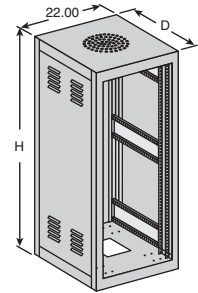

Ventilated			Non-Ventilated			Dimensions: in.		Panel Space (In.)
MOUSER STOCK NO.	Bud Part No.	Price Each	MOUSER STOCK NO.	Bud Part No.	Price Each	H	D	
563-ER-16602-	ER-16602-	745.09	563-ER-16502-	ER-16502-	659.43	47.31	18.50	42.00
563-ER-16603-	ER-16603-	767.89	563-ER-16503-	ER-16503-	725.39	57.81	18.50	52.50
563-ER-16604-	ER-16604-	826.67	563-ER-16504-	ER-16504-	778.61	66.56	18.50	61.25
563-ER-16605-	ER-16605-	871.94	563-ER-16505-	ER-16505-	825.02	75.31	18.50	70.00
563-ER-16606-	ER-16606-	902.46	563-ER-16506-	ER-16506-	860.24	84.06	18.50	78.75
563-ER-16612-	ER-16612-	795.11	563-ER-16512-	ER-16512-	746.59	47.31	25.50	42.00
563-ER-16613-	ER-16613-	826.96	563-ER-16513-	ER-16513-	779.21	57.81	25.50	52.50
563-ER-16614-	ER-16614-	898.79	563-ER-16514-	ER-16514-	852.29	66.56	25.50	61.25
563-ER-16615-	ER-16615-	935.76	563-ER-16515-	ER-16515-	890.04	75.31	25.50	70.00
563-ER-16616-	ER-16616-	986.87	563-ER-16516-	ER-16516-	941.91	84.06	25.50	78.75
563-ER-16622-	ER-16622-	842.24	563-ER-16522-	ER-16522-	779.44	47.31	30.75	42.00
563-ER-16623-	ER-16623-	878.39	563-ER-16523-	ER-16523-	815.56	57.81	30.75	52.50
563-ER-16624-	ER-16624-	973.14	563-ER-16524-	ER-16524-	910.29	66.56	30.75	61.25
563-ER-16625-	ER-16625-	995.94	563-ER-16525-	ER-16525-	933.14	75.31	30.75	70.00
563-ER-16626-	ER-16626-	1082.52	563-ER-16526-	ER-16526-	1016.86	84.06	30.75	78.75

DIMENSIONS: in.

BUD ECONOMIZER STEEL DOORS

"Shipped Factory Direct"

Material: • 20 gauge steel

There are three colors available,

replace the ( ) in the part number with: **S** for Sand Textured, **BT** for Black Textured or **RB** for Royal Blue Textured

Ventilated			Non-Ventilated			Height (In.)
MOUSER STOCK NO.	Bud Part No.	Price Each	MOUSER STOCK NO.	Bud Part No.	Price Each	
563-ER-16592-	ER-16592-	222.98	563-ER-16532-	ER-16532-	199.75	41.94
563-ER-16593-	ER-16593-	237.38	563-ER-16533-	ER-16533-	214.15	52.44
563-ER-16594-	ER-16594-	265.13	563-ER-16534-	ER-16534-	241.98	61.19
563-ER-16595-	ER-16595-	279.15	563-ER-16535-	ER-16535-	255.85	69.94
563-ER-16596-	ER-16596-	288.15	563-ER-16536-	ER-16536-	264.93	78.69

BUD ECONOGLAS DOORS

"Shipped Factory Direct"

For Series 2000, Series 60, LPR, Classic II, and Economizer Upright Cabinet Racks.

Design Features:

- Aluminum frame door with gasketed, .18" thick Smoke Gray Plastic insert.
- Can be used in place of a normal steel door. Comes standard with keylock.

MOUSER STOCK NO.	Bud Part No.	Height (In.)	Price Each
563-V9763L	V-9763-L	41.94	190.20
563-V9764-L	V-9764-L	52.44	244.95
563-V9765-L	V-9765-L	61.19	245.90
563-V9766-L	V-9766-L	69.94	252.75
563-V9767-L	V-9767-L	78.69	307.55

BUD SERVER RACKS

"Shipped Factory Direct"

Design Features:

- Extra deep 36" and 43" cabinets accept most manufacturer's servers.
- Front Econoglas door is ventilated.
- Cable access in both top and bottom of cabinet
- Perforated side panels, 36% open, and rear door, 27% open, provide for maximum air flow.
- Comes with internal grounding studs.
- Comes complete with two pairs of fully-adjustable universal spacing mounting rails that accept #12-24 and #M-6 cage nuts.
- Ventilated top can be used with optional exhaust fans (Bud FN-1282)

MOUSER STOCK NO.	Bud Part No.	Panel Space (In.)	Dimensions: in. H x W x D	Max. Clear Inside Depth	Price Each
563-DC-8105	DC-8105	78.75 x 19.00	84.06 x 24 x 35.43	33.94	2192.93
563-DC-8110	DC-8110	78.75 x 19.00	84.06 x 24 x 41.82	41.82	2279.31