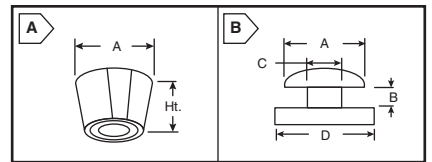

BUMPERS

Available in black or gray.
Replace the ( ) in the part number with:
B for Black or G for Medium Gray