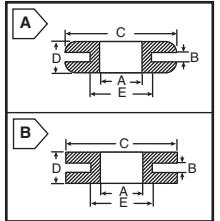

Bumpers and Grommets

This product is RoHS compliant.

3M™ BUMPON PROTECTIVE PRODUCTS

Bump Protective Products are self-sticking polyurethane bumpers that serve as high performance cushions, feet, spacers, and protectors. No need for screws, glue, rivets, or holes of any kind!

Specifications:

- Non-marring
- Non-slip
- Crack resistant

Note: all dimensions are height x width (inches)

For quantities of 1000 and up, call for quote.