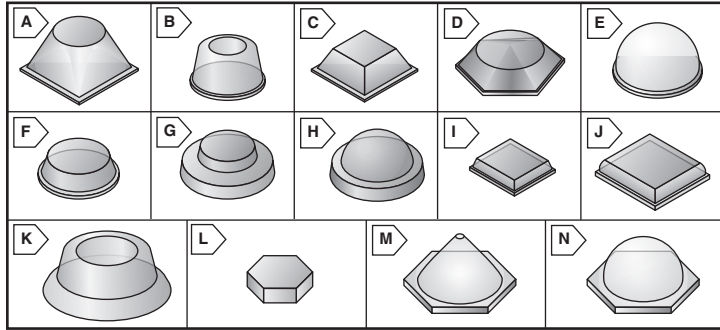

Bumpers and Grommets

This product is RoHS compliant.

3M™ BUMPON PROTECTIVE PRODUCTS

Bump Protective Products are self-sticking polyurethane bumpers that serve as high performance cushions, feet, spacers, and protectors. No need for screws, glue, rivets, or holes of any kind!

Specifications:

- Non-marring
- Non-slip
- Crack resistant

Note: all dimensions are height x width (inches)

For quantities of 1000 and up, call for quote.