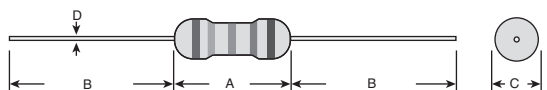

XICON 1% Metal Film Resistors - 1/8, 1/4 and 1/2 Watt

- Temperature coefficient: ±50 ppm/°C
- Epoxy coated for environmental protection
- Low noise

RoHS Compliant

$W.V. = \sqrt{P \cdot R}$

W.V. = Working Voltage DC
P = Power (rated in watts)
R = Resistance (rated in ohms)

Actual working voltage is the lower of either the value calculated from the above formula or the value listed in the chart.

Xicon Series	Watt Size	Max. Working Voltage	Dimensions: mm			
			A	B	C	D
270	1/8	200	3.5	28.0	1.85	0.45
271	1/4	250	6.8	28.0	2.5	0.54
273	1/2	350	10.0	28.0	3.5	0.54

Xicon Leaded Resistors

Xicon Series	Watt Size	BULK			AMMO PACK			TAPE AND REEL							
		MOUSER STOCK NO.	Price Per Piece			MOUSER STOCK NO.	Box Qty.	Price Per Piece			MOUSER STOCK NO.	Reel Qty.	Price Per Piece		
			10	200	1,000			1 Pack	5 Packs	10 Packs			1 Reel	2 Reels	10 Reels
270	1/8 W	270-VALUE-RC	.11	.05	.017	270-VALUE/AP-RC	2000	.017	.015	.014	270-VALUE/REEL-RC	5000	.016	.015	.013
271	1/4 W	271-VALUE-RC	.09	.02	.012	271-VALUE/AP-RC	1000	.012	.011	.01	271-VALUE/REEL-RC	5000	.011	.01	.009
273	1/2 W	273-VALUE-RC	.10	.062	.025	273-VALUE/AP-RC	1000	.025	.024	.022	273-VALUE/REEL-RC	3000	.025	.024	.02