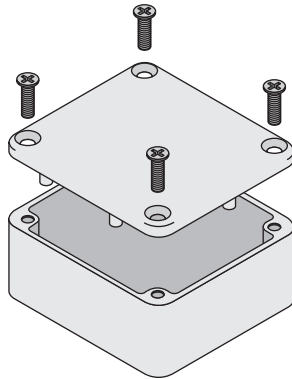

## DIECAST ALUMINUM ENCLOSURES

- Lap joint construction protection against access of dust and splashing water. Also provides for improved EMI/RFI shielding.
- Four M3.5 x 0.6 mm stainless steel, Phillips head, machine screws secure lid into factory tapped holes.
- Designed to meet IP54

RoHS Compliant

For quantities of 50 and up, call for quote.

MOUSER STOCK NO.		Dimension: in.			Price Each			
Mfr.	Mfr. Part No.	H	W	D	1	5	10	25
<b>Color: Unfinished</b>								
546	1550Q	2.36	2.17	1.02	5.19	5.03	4.73	4.58
546	1550P	3.15	2.17	0.83	6.04	5.86	5.50	5.33
546	1550A	3.50	1.38	1.02	5.78	5.61	5.27	5.10
546	1550B	4.51	2.25	1.02	6.89	6.68	6.28	6.08
546	1550D	4.51	2.52	2.01	8.50	8.25	7.75	7.50
546	1550C	4.53	3.54	2.01	9.86	9.57	8.99	8.70
<b>Color: Black</b>								
546	1550QBK	2.36	2.17	1.02	7.74	7.51	7.05	6.83
546	1550PBK	3.15	2.17	0.83	8.59	8.33	7.83	7.58
546	1550ABK	3.50	1.38	1.02	8.33	8.09	7.60	7.35
546	1550BBK	4.51	2.25	1.02	9.44	9.16	8.60	8.33
546	1550DBK	4.51	2.52	2.01	11.05	10.73	10.08	9.75
546	1550CBK	4.53	3.54	2.01	12.41	12.05	11.32	10.95

## WATERTIGHT, LIGHT DUTY DIECAST ALUMINUM ENCLOSURES

- Lap joint construction with a self-adhesive, EVA foam gasket for the lid provides protection against access of dust and water.
- Designed to meet IP66

### R190 Series & R191 Series

- Shallow lid, deep body, thermoplastic gasket
- Integrated 1.7 mm recess in lid for membrane keypads and front panels
- Clip-on design covers
- Degree of protection: NEMA 4X, IP67