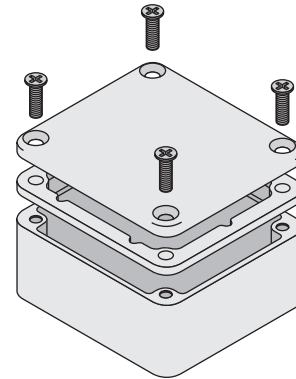

## DIECAST ALUMINUM ENCLOSURES

- Lap joint construction protection against access of dust and splashing water. Also provides for improved EMI/RFI shielding.
- Four M3.5 x 0.6 mm stainless steel, Phillips head, machine screws secure lid into factory tapped holes.
- Designed to meet IP54

RoHS Compliant

For quantities of 50 and up, call for quote.

MOUSER STOCK NO.		Dimension: in.			Price Each			
Mfr.	Mfr. Part No.	H	W	D	1	5	10	25
<b>Color: Unfinished</b>								
546	1550Q	2.36	2.17	1.02	5.19	5.03	4.73	4.58
546	1550P	3.15	2.17	0.83	6.04	5.86	5.50	5.33
546	1550A	3.50	1.38	1.02	5.78	5.61	5.27	5.10
546	1550B	4.51	2.25	1.02	6.89	6.68	6.28	6.08
546	1550D	4.51	2.52	2.01	8.50	8.25	7.75	7.50
546	1550C	4.53	3.54	2.01	9.86	9.57	8.99	8.70
<b>Color: Black</b>								
546	1550QBK	2.36	2.17	1.02	7.74	7.51	7.05	6.83
546	1550PBK	3.15	2.17	0.83	8.59	8.33	7.83	7.58
546	1550ABK	3.50	1.38	1.02	8.33	8.09	7.60	7.35
546	1550BBK	4.51	2.25	1.02	9.44	9.16	8.60	8.33
546	1550DBK	4.51	2.52	2.01	11.05	10.73	10.08	9.75
546	1550CBK	4.53	3.54	2.01	12.41	12.05	11.32	10.95

## WATERTIGHT, LIGHT DUTY DIECAST ALUMINUM ENCLOSURES

- Lap joint construction with a self-adhesive, EVA foam gasket for the lid provides protection against access of dust and water.
- Designed to meet IP66

### R190 Series & R191 Series

- Shallow lid, deep body, thermoplastic gasket
- Integrated 1.7 mm recess in lid for membrane keypads and front panels
- Clip-on design covers
- Degree of protection: NEMA 4X, IP67