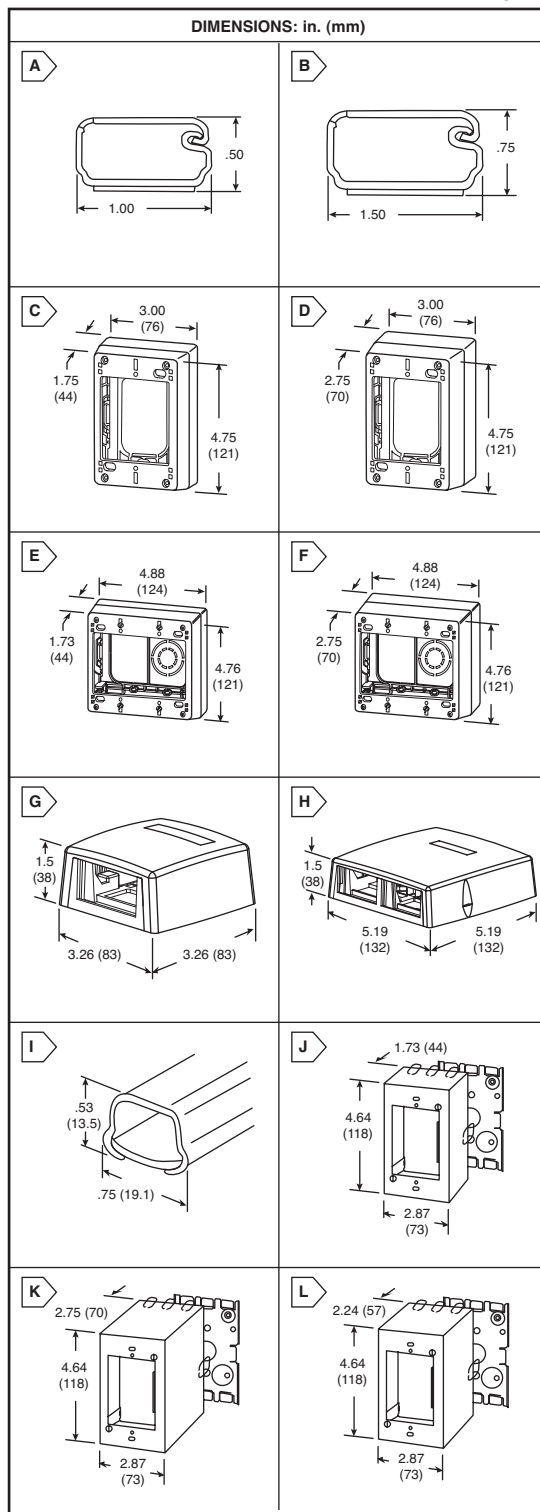

V500 SERIES ONE-PIECE SURFACE STEEL RACEWAY

Features:

- Low-profile, unobtrusive appearance
- Ivory ScuffCoat finish
- Surface mounting
- Fittings have removable covers
- UL5 and ADA compliant

One-Piece Raceway

For quantities of 50 and up, call for quote.

MOUSER STOCK NO.	Wiremold Part No.	Fig.	Description	Price Each			
				1	5	10	25
681-V500-5	V500-5	I	3/4" x 1 7/32" raceway, 5 foot length	6.92	6.59	6.10	5.76

Steel Raceway Fittings

For quantities of 50 and up, call for quote.

MOUSER STOCK NO.	Wiremold Part No.	Description	Price Each			
			1	5	10	25
681-V511	V511	90° flat elbow	1.90	1.86	1.80	1.76
681-V512	V512	45° flat elbow	4.92	4.68	4.34	4.10
681-V517	V517	Internal elbow	2.00	1.90	1.76	1.67
681-V518	V518	External elbow	1.85	1.76	1.63	1.54
681-V5715	V5715	Tee	3.85	3.67	3.40	3.21
681-V504	V504	Mounting strap	.30	.29	.26	.25
681-V506	V506	Connection cover	.42	.40	.37	.35

Device Boxes

For quantities of 50 and up, call for quote.

MOUSER STOCK NO.	Wiremold Part No.	Fig.	Description	Price Each			
				1	5	10	25
681-V5748	V5748	J	Device box	6.95	6.62	6.13	5.79
681-V5744	V5744	K	Extra deep device box	15.96	14.57	14.03	13.68
681-V5744S	V5744S	L	Deep switch and receptacle box	15.58	14.84	13.75	12.99