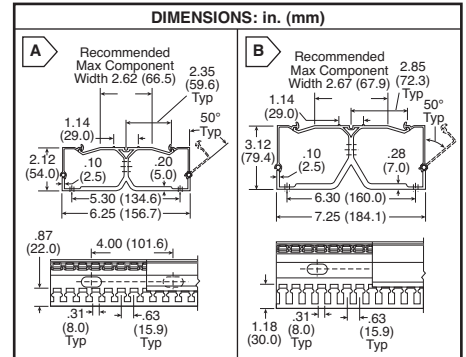

Wiring Duct

This product is RoHS compliant.

PANELMAX™ DIN RAIL WIRING DUCT

Features:

- Space saving design - up to 30% smaller footprint
- Increased design flexibility and component access
- DIN rail mounts directly to wiring duct with plastic thread cutting screws.
- Compatible with 35mm or 15mm DIN rail and many DIN rail mount components.

Specifications:

- Material: Lead-free PVC
- Mounting Method - Standard mounting holes
- Dual wiring channels
- Base, covers and DIN rail fasteners included
- Length - 6ft
- Color - Available in Lt. Gray (LG) or White (WH)

RoHS Compliant

For quantities of 50 and up, call for quote.

MOUSER STOCK NO.	Panduit Part No.	Fig.	Description	External Dimen.: in.		Color	Price Per Each 6' Section		
				Width	Height		1	10	50
644-DRD22LG6	DRD22LG6	A	2" Height	6.25	2.15	Lt. Gray	110.00	101.00	
644-DRD22WH6	DRD22WH6	A	2" Height	6.25	2.15	White	110.00	101.00	
644-DRD33LG6	DRD33LG6	B	3" Height	7.25	3.16	Lt. Gray	165.95	152.50	
644-DRD33WH6	DRD33WH6	B	3" Height	7.25	3.16	White	165.95	152.50	
644-DRD44LG6	DRD44LG6	C	4" Height	8.25	4.16	Lt. Gray	216.50	200.00	
644-DRD44WH6	DRD44WH6	C	4" Height	8.25	4.16	White	216.50	200.00