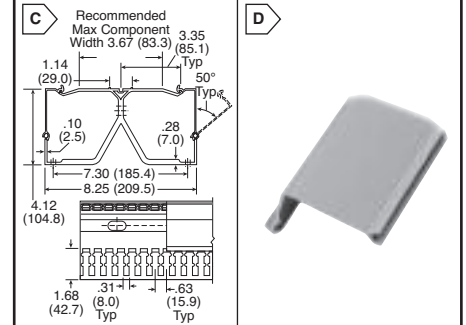

Notching Tool

For quantities greater than listed, call for quote.

MOUSER STOCK NO.	Panduit Part No.	Fig.	Description	Price Each	
				1	5
644-DNT-100	DNT-100	H	Notching tool for wiring duct	124.66	119.00