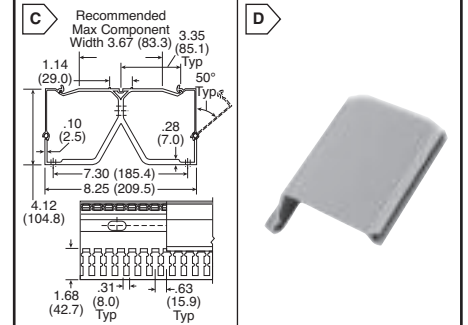

Notching Tool

For quantities greater than listed, call for quote.

MOUSER STOCK NO.	Panduit Part No.	Fig.	Description	Price Each	
				1	5
644-DNT-100	DNT-100	H	Notching tool for wiring duct	124.66	119.00