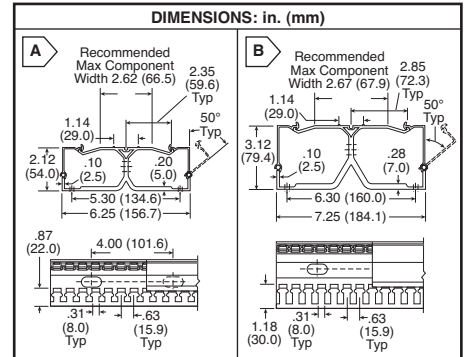

Wiring Duct

This product is RoHS compliant.

PANELMAX™ DIN RAIL WIRING DUCT

Features:

- Space saving design - up to 30% smaller footprint
- Increased design flexibility and component access
- DIN rail mounts directly to wiring duct with plastic thread cutting screws.
- Compatible with 35mm or 15mm DIN rail and many DIN rail mount components.

Specifications:

- Material: Lead-free PVC
- Mounting Method - Standard mounting holes
- Dual wiring channels
- Base, covers and DIN rail fasteners included
- Length - 6ft
- Color - Available in Lt. Gray (LG) or White (WH)

RoHS Compliant

For quantities of 50 and up, call for quote.

MOUSER STOCK NO.	Panduit Part No.	Fig.	Description	External Dimen.: in.		Color	Price Per Each 6' Section		
				Width	Height		1	10	50
644-DRD22LG6	DRD22LG6	A	2" Height	6.25	2.15	Lt. Gray	110.00	101.00	
644-DRD22WH6	DRD22WH6	A	2" Height	6.25	2.15	White	110.00	101.00	
644-DRD33LG6	DRD33LG6	B	3" Height	7.25	3.16	Lt. Gray	165.95	152.50	
644-DRD33WH6	DRD33WH6	B	3" Height	7.25	3.16	White	165.95	152.50	
644-DRD44LG6	DRD44LG6	C	4" Height	8.25	4.16	Lt. Gray	216.50	200.00	
644-DRD44WH6	DRD44WH6	C	4" Height	8.25	4.16	White	216.50	200.00