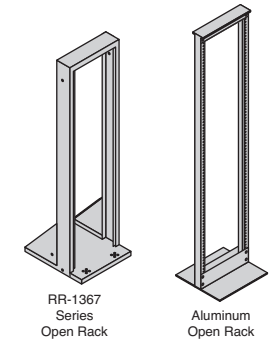

Aluminum Open Racks - Natural Finish

Wide panel spaces. Panel mounting holes are #12-24 tapped on E.I.A. universal spacing on both the front and rear flanges. Finish: Natural or Black Textured. Shipped knocked down in one (1) carton, with all necessary assembly hardware.

MOUSER STOCK NO.	Bud Part No.	Height (In.)	Panel Space (In.)	Price Each
563-ARR-1272-NF	ARR-1272-NF	84.00	77.00 x 19	200.45
563-ARR-1276-NF	ARR-1276-NF	50.00	42.00 x 19	210.00
563-ARR-1294-NF	ARR-1294-NF	84.00	77.00 x 23	292.85

Aluminum Open Racks - Black Textured

Wide panel spaces. Panel mounting holes are #12-24 tapped on E.I.A. universal spacing on both the front and rear flanges. Finish: Natural or Black Textured. Shipped knocked down in one (1) carton, with all necessary assembly hardware.

MOUSER STOCK NO.	Bud Part No.	Height (In.)	Panel Space (In.)	Price Each
563-ARR-1272-BT	ARR-1272-BT	84.00	77.00 x 19	217.10
563-ARR-1276-BT	ARR-1276-BT	50.00	42.00 x 19	230.00
563-ARR-1294-BT	ARR-1294-BT	84.00	77.00 x 23	350.00

BUD HEAVY DUTY STEEL RACKS

Design Features:

Features:

- Base Angles: .25" x 3.50" x 4.87"
- Top Angles: .12" x 2.09" x 1.56"
- Uprights: .18" x 3.00" x 1.28"
- Overall Width 20.37" for 19" rack, 24.37" for 23" rack
- Overall Depth 12.75 base, 3.00" upright, 6.12" top
- Finish: Black Texture (BT)

Racks are shipped knocked down in two (2) cartons, with all necessary assembly hardware included.