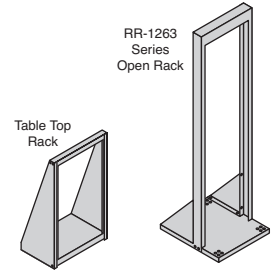

BUD Open Racks and Accessories

BUD OPEN RACKS

Relay Racks: There are two colors available, replace the ( ) in the part number with: **MG** for Metallic Gray or **BT** for Black Textured

Table Top Racks

MOUSER STOCK NO.	Bud Part No.	Height (In.)	Panel Space (In.)	Price Each
563-RR-1248-__	RR-1248__	24.00	21.00	118.47
563-RR-1249-__	RR-1249__	31.00	28.00	129.58

RR-1263 Series Open Racks

MOUSER STOCK NO.	Bud Part No.	Height (In.)	Panel Space (In.)	Price Each
563-RR-1263-__	RR-1263__	35.63	31.50 x 19	181.88
563-RR-1363-__	RR-1363__	40.88	36.75 x 19	193.57
563-RR-1264-__	RR-1264__	70.63	66.50 x 19	261.70
563-RR-1364-__	RR-1364__	75.63	71.75 x 19	222.91
563-RR-1366-__	RR-1366__	81.13	77.00 x 19	228.29

RR-1367 Series Open Racks

MOUSER STOCK NO.	Bud Part No.	Height (In.)	Panel Space (In.)	Price Each
563-RR-1367-__	RR-1367__	64.63	61.25 x 19	397.75
563-RR-1368-__	RR-1368__	73.38	70.00 x 19	423.24
563-RR-1369-__	RR-1369__	80.38	77.00 x 19	437.29