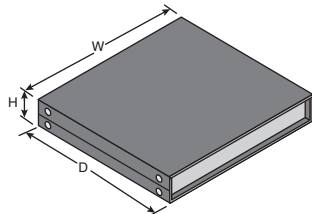

BUD SLIMCAB

Design Features:

Cover: .050" aluminum, panels: .120" "Surface Shield" aluminum. Sides vented for cooling. Five sizes available, all 1U (1.75") high. Suitable for desktop or 19" rack mount use with optional brackets.

( ) for Sand Textured with White Frame or

S for Sand Textured with White Frame or

B for Smooth Black with White Frame

For quantities of 25 and up, call for quote.

MOUSER STOCK NO.	Bud Part No.	Dimensions: in.			Price Each			
		D	W	H	1	5	10	25
563-CS-11221-	CS-11221-	8.00	8.50	1.75	76.60	63.95	57.57	51.18
563-CS-11223-S	CS-11223-S	16.00	8.50	1.75	72.29	68.75	65.38	62.18
563-CS-11225-	CS-11225-	8.00	17.00	1.75	100.40	83.78	75.39	67.05
563-CS-11227-	CS-11227-	16.00	17.00	1.75	135.80	113.32	101.99	90.67
Bracket								
563-CS-11230-	CS-11230-	-----			22.20	18.52	16.68	14.84

BUD PORTACABS

.050" aluminum. Front panel recessed 1/2" and fits contour of cabinet. Louvered sides. Welded back has opening. Four plastic feet furnished. Designed for bench or portable use. Light weight, yet strong. Reinforced flexible metal handle recessed to permit stacking. Finish: Metallic Gray.

For quantities greater than listed, call for quote.

MOUSER STOCK NO.	Bud Part No.	Dimensions: in.			Rec. Bud Chassis	Panel Space: in.	Rear Opening: in.	Price Each	
		D	W	H				1	5
563-WA-1540	WA-1540	8.00	6.13	8.00	563-AC-402	5.92 x 7.80	2.00 x 4.50	89.85	89.85
563-WA-1541	WA-1541	12.00	8.13	9.00	563-AC-407	7.92 x 8.80	2.00 x 6.50	124.15	124.15
563-WA-1542	WA-1542	8.00	10.13	8.00	563-AC-406	9.92 x 7.80	2.00 x 8.50	105.70	105.70
563-WA-1543	WA-1543	18.00	11.13	11.00	563-AC-416	10.92 x 10.8	2.00 x 9.50	169.35	169.35

BUD CHAMPION SERIES

- Top, bottom, front, and rear panels, .050" aluminum
- Ventilation slots in bottom and rear panel
- Easily assembled with eight self-threading screws
- No screws on front or rear panels
- Designed to allow for maximum interior space
- Removable top and bottom for easy access to components
- Four self-adhesive rubber feet provided