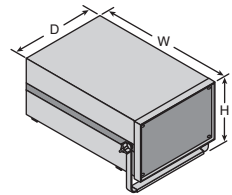

BUD TR SERIES SMALL CABINETS

MOUSER STOCK NO.	Bud Part No.	Dimensions: in.			Panel Space (in.)	Price Each
		D	W	H		
563-TR-6101	TR-6101	13.25	8.31	5.25	5.00 x 8.04	233.95
563-TR-6102	TR-6102	13.25	11.06	7.00	6.75 x 10.82	267.85