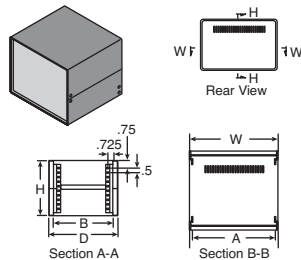

Dimensions: in.

For quantities of 10 and up, call for quote.

MOUSER STOCK NO.	Bud Part No.	Out. Dimensions: in.			Inside Dim.: in.		Price Each			
		D	W	H	A	B	1	5	10	25
563-CS-11202-BT	CS-11202-BT	6.00	6.00	4.00	5.38	5.13	68.10	56.83		
563-CS-11206-BT	CS-11206-BT	8.00	12.00	4.00	11.38	7.13	88.46	73.74		
563-CS-11208-BT	CS-11208-BT	8.00	9.00	6.00	8.38	7.13	93.80	78.28		
563-CS-11210-BT	CS-11210-BT	8.00	12.00	6.00	11.38	7.13	95.40	79.60		
563-CS-11212-BT	CS-11212-BT	10.00	12.00	6.00	11.38	9.13	102.70	85.68		
563-CS-11214-BT	CS-11214-BT	8.00	9.00	8.00	8.38	7.13	100.10	83.53		
563-CS-11216-BT	CS-11216-BT	10.00	12.00	8.00	11.38	9.13	112.50	93.87		

BUD NEMA 4X SEALED DIE-CAST ALUMINUM ENCLOSURES WITH HINGED COVER

Hinged cover allows for easy access without risk of damage to cover. External mounting brackets allow the box to be mounted on a wall or panel without having to remove the cover, exposing internal components to the environment. Rugged aluminum alloy die cast box with NEMA 4X and IP65 ratings. Available in Black Powder Coat Finish. Gasketed covers attach with M4 stainless steel screws. Easily machined and modified to your particular requirements.