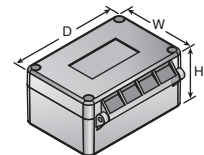

For quantities of 500 and up, call for quote.

MOUSER STOCK NO.	Bud Part No.	Dimensions: in.			Price Each			
		D	W	H	1	5	10	25
563-AN-2900	AN-2900	3.95	3.04	1.98	29.70	27.25	24.80	23.55
563-AN-2901	AN-2901	4.54	3.92	2.23	31.60	26.35	25.84	24.77