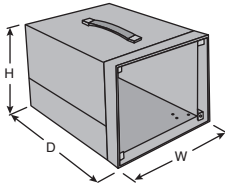

BUD SHOWCASE

Design Features:

Bonus Features:

There are two colors available, replace the ( ) in the part number with:

BT for Black Textured with White Frame or **BB** for Royal Blue Textured with White Frame

For quantities of 25 and up, call for quote.

MOUSER STOCK NO.	Bud Part No.	Dimensions: in.			Price Each			
		D	W	H	1	2	5	10
563-BB-1800-	BB-1800-	11.00	5.50	6.43	168.38	151.55	134.72	131.11
563-BB-1801-	BB-1801-	11.00	8.31	6.43	175.75	158.15	140.61	136.83
563-BB-1803-	BB-1803-	11.00	8.31	8.18	181.89	163.68	145.53	141.57
563-BB-1804-	BB-1804-	11.00	11.06	8.18	198.44	178.59	158.73	154.44
563-BB-1807-	BB-1807-	15.00	8.31	9.93	205.02	184.51	164.00	159.58
563-BB-1808-	BB-1808-	11.00	11.06	9.93	199.48	179.51	159.60	155.23
563-BB-1809-	BB-1809-	15.00	11.06	9.93	211.50	190.33	169.21	164.65

BUD EXTRUDED ALUMINUM BOXES

Features:

- One piece extruded aluminum housing
- Individual aluminum end panels
- ABS plastic panel bezels
- Internal PCB card guides
- Silver Housing Finish with Black Plastic Bezels