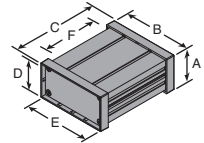

BUD Enclosures

BUD CONTOUR UTILITY CABINETS

For quantities greater than listed, call for quote.

MOUSER STOCK NO.	Bud Part No.	Dimensions: in.			Price Each			
		D	W	H	1	5	10	25
563-CU-465	CU-465-GT	5.75	6.25	4.25	53.00	44.25	39.85	35.40
563-CU-585	CU-585-GT	5.75	8.25	5.25	55.70	46.50	41.85	37.20
563-CU-587	CU-587-GT	7.75	8.25	5.25	70.10	58.49	52.63	46.77
563-CU-7125	CU-7125-GT	5.75	12.25	7.25	87.30	72.87	65.56	58.32
563-CU-7127	CU-7127-GT	7.75	12.25	7.25	81.80	72.41	67.82	63.22

BUD TR SERIES SMALL CABINETS

MOUSER STOCK NO.	Bud Part No.	Dimensions: in.			Panel Space (in.)	Price Each
		D	W	H		
563-TR-6101	TR-6101	13.25	8.31	5.25	5.00 x 8.04	233.95
563-TR-6102	TR-6102	13.25	11.06	7.00	6.75 x 10.82	267.85

BUD SHOWCASE

Design Features:

Bonus Features:

There are two colors available, replace the ( ) in the part number with:

BT for Black Textured with White Frame or **BB** for Royal Blue Textured with White Frame

For quantities of 25 and up, call for quote.

MOUSER STOCK NO.	Bud Part No.	Dimensions: in.			Price Each			
		D	W	H	1	2	5	10
563-BB-1800-	BB-1800-	11.00	5.50	6.43	168.38	151.55	134.72	131.11
563-BB-1801-	BB-1801-	11.00	8.31	6.43	175.75	158.15	140.61	136.83
563-BB-1803-	BB-1803-	11.00	8.31	8.18	181.89	163.68	145.53	141.57
563-BB-1804-	BB-1804-	11.00	11.06	8.18	198.44	178.59	158.73	154.44
563-BB-1807-	BB-1807-	15.00	8.31	9.93	205.02	184.51	164.00	159.58
563-BB-1808-	BB-1808-	11.00	11.06	9.93	199.48	179.51	159.60	155.23
563-BB-1809-	BB-1809-	15.00	11.06	9.93	211.50	190.33	169.21	164.65

BUD EXTRUDED ALUMINUM BOXES

Features:

- One piece extruded aluminum housing
- Individual aluminum end panels
- ABS plastic panel bezels
- Internal PCB card guides
- Silver Housing Finish with Black Plastic Bezels

For quantities of 50 and up, call for quote.