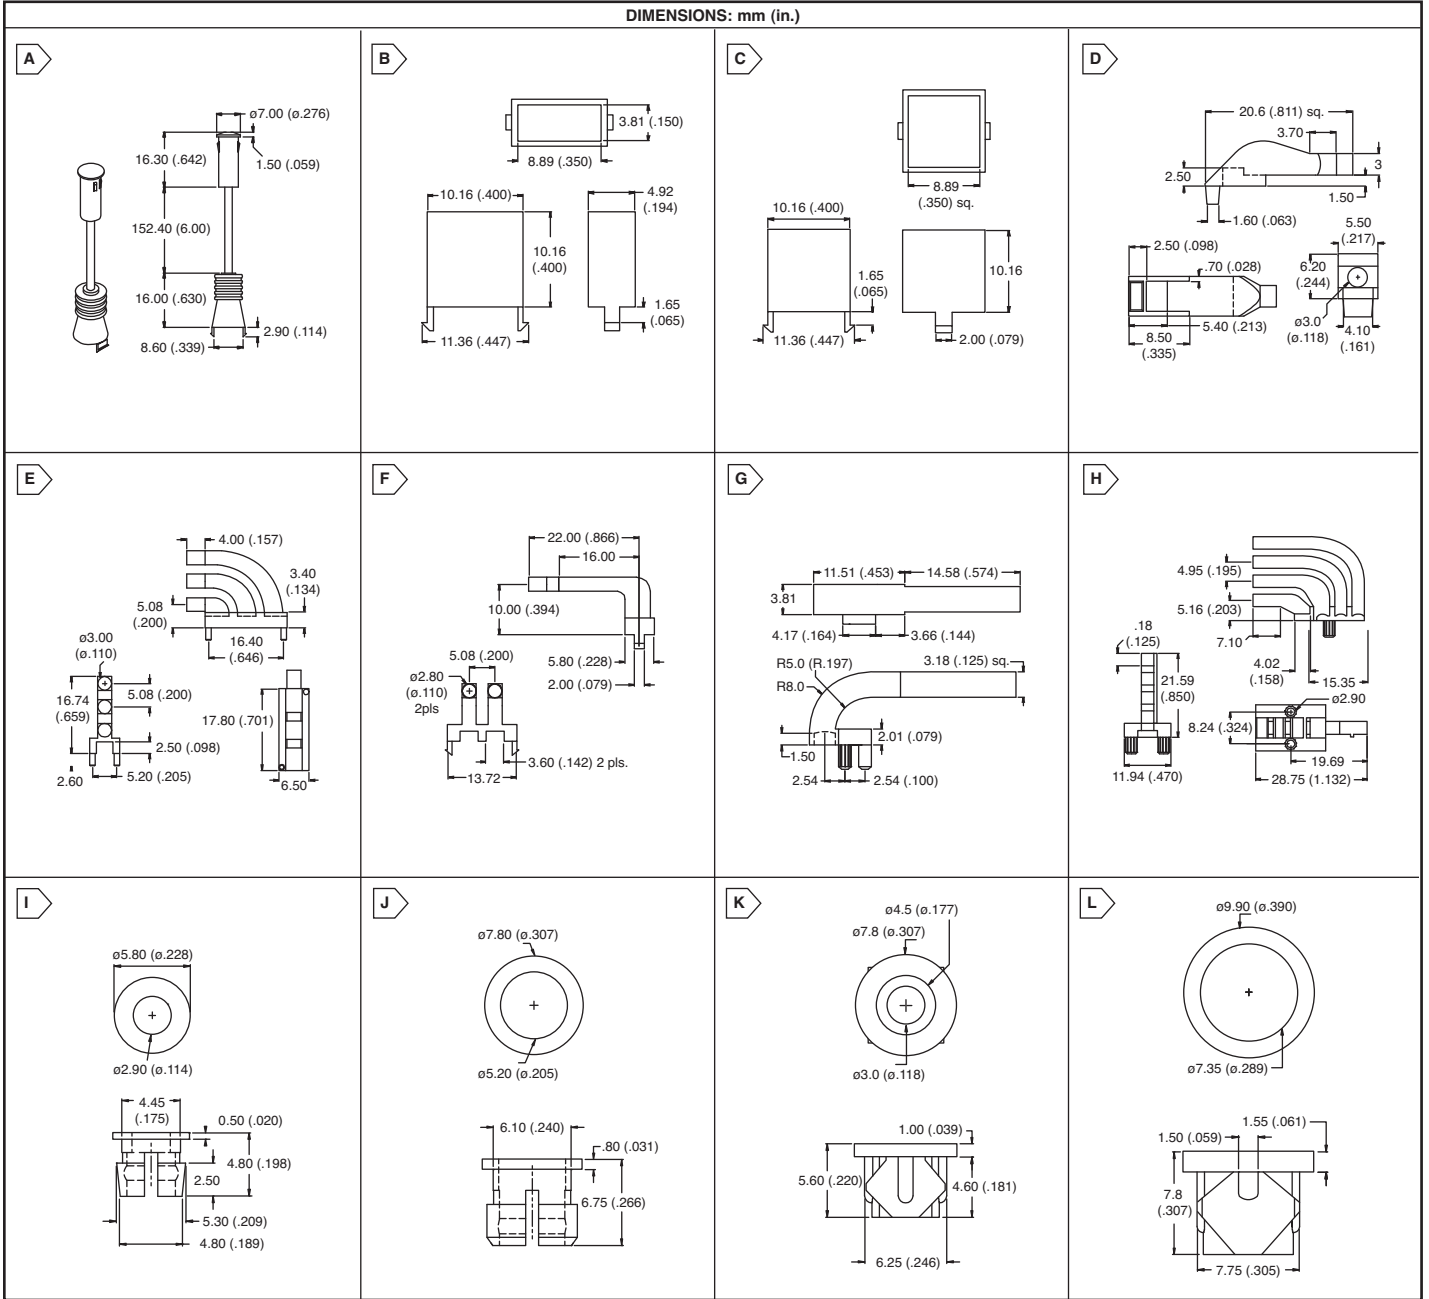

LUMEX LED Products

This product is RoHS compliant.

DIMENSIONS: mm (in.)

For quantities of 2000 and up, call for quote.

MOUSER STOCK NO.	Lumex Part No.	Fig.	Description	Price Each			
				1	100	500	1000
Light Pipes							
696-C011701S-150B	LPI-C011701S-150B	A	Blue Flexible Light Transporters	3.76	3.38	2.82	2.53
696-C011701S-150C	LPI-C011701S-150C	A	Clear Flexible Light Transporters	3.76	3.19	2.70	2.34
696-C011701S-150G	LPI-C011701S-150G	A	Green Flexible Light Transporters	3.76	3.38	2.82	2.53
696-LPB-R0111051S	LPB-R0111051S	B	10mm x 5mm	2.27	1.89	1.51	1.14
696-LPB-S01110101S	LPB-S01110101S	C	10mm x 10mm	2.39	1.98	1.59	1.19
696-LPF-C011301S	LPF-C011301S	D	3mm Right Angle	.69	.41	.35	.30
696-LPF-C011302S	LPF-C011302S	D	3mm Right Angle	.83	.49	.41	.36
696-LPF-C013301S	LPF-C013301S	E	Tri 3mm Right Angle	1.57	1.30	1.05	.78
696-LPF-C021303S	LPF-C021303S	F	2.8mm 2 Unit Stackable (Upper)	2.04	1.69	1.36	1.01
696-LPF-R011331S	LPF-R011331S	G	3mm Right Angle	.42	.24	.207	.18
696-LPF-S014331S	LPF-S014331S	H	Quad 3mm Right Angle	.23	.134	.114	.099
LED Mounting Hardware							
696-SSH-LX3050	SSH-LX3050	I	3mm LED Panel Holder	.10	.07	.052	.045
696-SSH-LX5090	SSH-LX5090	J	5mm LED Panel Bezel	.07	.05	.035	.027
696-SSH-LX5091	SSH-LX5091	J	5mm LED Panel Holder	.07	.05	.035	.03
696-SSH-LXH301	SSH-LXH301	K	3mm LED Panel Bezel	.10	.07	.052	.045
696-SSH-LXH501	SSH-LXH501	L	5mm LED Panel Bezel	.10	.08	.07	.05