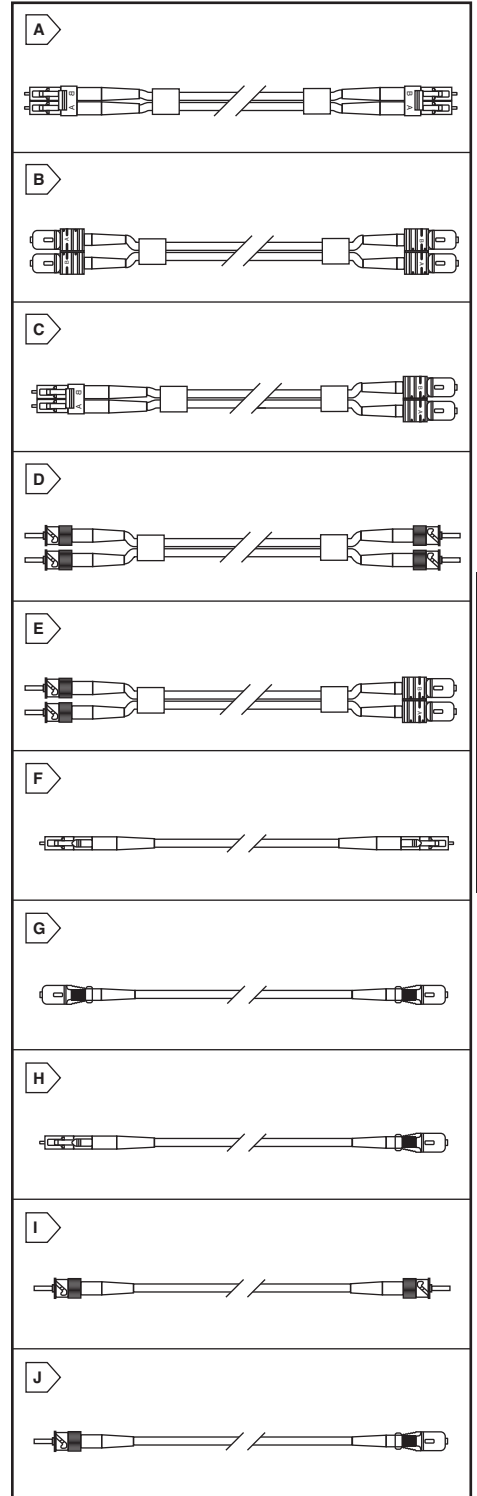

MOUSER STOCK NO.	Amphenol Part No.	Fig	Cable Length: m (ft)	Fiber Type	Price Each		
					1	10	50
LC Duplex 2 Fiber Zipcord							
523-EC127-22P2P-001	EC127-22P2P-001	A	1 (3.28)	50/125	8.71	7.98	7.04
523-EC127-22P2P-002	EC127-22P2P-002	A	2 (6.56)	50/125	9.16	8.40	7.41
523-EC127-22P2P-003	EC127-22P2P-003	A	3 (9.84)	50/125	9.62	8.82	7.78
523-EC127-22P2P-005	EC127-22P2P-005	A	5 (16.40)	50/125	10.53	9.65	8.51
523-EC127-22P2P-010	EC127-22P2P-010	A	10 (32.81)	50/125	12.80	11.73	10.35
523-EC127-22P2P-020	EC127-22P2P-020	A	20 (65.62)	50/125	17.35	15.90	14.03
SC Duplex 2 Fiber Zipcord							
523-EC127-24P4P-001	EC127-24P4P-001	B	1 (3.28)	50/125	7.33	6.72	5.93
523-EC127-24P4P-002	EC127-24P4P-002	B	2 (6.56)	50/125	7.78	7.13	6.29
523-EC127-24P4P-003	EC127-24P4P-003	B	3 (9.84)	50/125	8.24	7.55	6.66
523-EC127-24P4P-005	EC127-24P4P-005	B	5 (16.40)	50/125	9.15	8.38	7.40
523-EC127-24P4P-010	EC127-24P4P-010	B	10 (32.81)	50/125	11.42	10.47	9.24
523-EC127-24P4P-020	EC127-24P4P-020	B	20 (65.62)	50/125	15.96	14.63	12.91
LC to SC Duplex 2 Fiber Zipcord							
523-EC127-22P4P-001	EC127-22P4P-001	C	1 (3.28)	50/125	8.02	7.35	6.49
523-EC127-22P4P-002	EC127-22P4P-002	C	2 (6.56)	50/125	8.47	7.77	6.85
523-EC127-22P4P-003	EC127-22P4P-003	C	3 (9.84)	50/125	8.93	8.18	7.22
523-EC127-22P4P-005	EC127-22P4P-005	C	5 (16.40)	50/125	9.84	9.02	7.96
523-EC127-22P4P-010	EC127-22P4P-010	C	10 (32.81)	50/125	12.11	11.10	9.79
523-EC127-22P4P-020	EC127-22P4P-020	C	20 (65.62)	50/125	16.65	15.27	13.47
ST Duplex 2 Fiber Zipcord							
523-EC127-25P5P-003	EC127-25P5P-003	D	3 (9.84)	50/125	8.05	7.38	6.51
523-EC127-25P5P-005	EC127-25P5P-005	D	5 (16.40)	50/125	8.96	8.22	7.25
523-EC127-25P5P-010	EC127-25P5P-010	D	10 (32.81)	50/125	11.24	10.30	9.09
SC to ST Duplex 2 Fiber Zipcord							
523-EC127-24P5P-001	EC127-24P5P-001	E	1 (3.28)	50/125	7.24	6.63	5.85
523-EC127-24P5P-002	EC127-24P5P-002	E	2 (6.56)	50/125	7.69	7.05	6.22
523-EC127-24P5P-003	EC127-24P5P-003	E	3 (9.84)	50/125	8.15	7.47	6.59
523-EC127-24P5P-005	EC127-24P5P-005	E	5 (16.40)	50/125	9.05	8.30	7.32
523-EC127-24P5P-010	EC127-24P5P-010	E	10 (32.81)	50/125	11.33	10.38	9.16
523-EC127-24P5P-020	EC127-24P5P-020	E	20 (65.62)	50/125	15.87	14.55	12.84
LC Simplex Single Fiber Jumper							
523-EC124-21P1P-002	EC124-21P1P-002	F	2 (6.56)	50/125	4.55	4.17	3.68
523-EC124-21P1P-003	EC124-21P1P-003	F	3 (9.84)	50/125	4.80	4.40	3.88
523-EC124-21P1P-005	EC124-21P1P-005	F	5 (16.40)	50/125	5.31	4.87	4.29
523-EC124-21P1P-010	EC124-21P1P-010	F	10 (32.81)	50/125	6.58	6.03	5.32
523-EC124-21P1P-020	EC124-21P1P-020	F	20 (65.62)	50/125	9.13	8.37	7.38
SC Simplex Single Fiber Jumper							
523-EC124-23P3P-001	EC124-23P3P-001	G	1 (3.28)	50/125	3.60	3.30	2.91
523-EC124-23P3P-002	EC124-23P3P-002	G	2 (6.56)	50/125	3.85	3.53	3.12
523-EC124-23P3P-003	EC124-23P3P-003	G	3 (9.84)	50/125	4.11	3.77	3.32
523-EC124-23P3P-005	EC124-23P3P-005	G	5 (16.40)	50/125	4.62	4.23	3.74
523-EC124-23P3P-010	EC124-23P3P-010	G	10 (32.81)	50/125	5.89	5.40	4.76
523-EC124-23P3P-020	EC124-23P3P-020	G	20 (65.62)	50/125	8.44	7.73	6.82
LC to SC Simplex Single Fiber Jumper							
523-EC124-21P3P-001	EC124-21P3P-001	H	1 (3.28)	50/125	3.95	3.62	3.19
523-EC124-21P3P-002	EC124-21P3P-002	H	2 (6.56)	50/125	4.20	3.85	3.40
523-EC124-21P3P-003	EC124-21P3P-003	H	3 (9.84)	50/125	4.45	4.08	3.60
523-EC124-21P3P-005	EC124-21P3P-005	H	5 (16.40)	50/125	4.96	4.55	4.01
523-EC124-21P3P-010	EC124-21P3P-010	H	10 (32.81)	50/125	6.24	5.72	5.04
523-EC124-21P3P-020	EC124-21P3P-020	H	20 (65.62)	50/125	8.78	8.05	7.10
ST Simplex Single Fiber Jumper							
523-EC124-25P5P-001	EC124-25P5P-001	I	1 (3.28)	50/125	3.60	3.30	2.91
523-EC124-25P5P-002	EC124-25P5P-002	I	2 (6.56)	50/125	3.85	3.53	3.12
523-EC124-25P5P-003	EC124-25P5P-003	I	3 (9.84)	50/125	4.11	3.77	3.32
523-EC124-25P5P-005	EC124-25P5P-005	I	5 (16.40)	50/125	4.62	4.23	3.74
SC to ST Simplex Single Fiber Jumper							
523-EC124-23P5P-001	EC124-23P5P-001	J	1 (3.28)	50/125	3.60	3.30	2.91
523-EC124-23P5P-002	EC124-23P5P-002	J	2 (6.56)	50/125	3.85	3.53	3.12
523-EC124-23P5P-003	EC124-23P5P-003	J	3 (9.84)	50/125	4.11	3.77	3.32
523-EC124-23P5P-005	EC124-23P5P-005	J	5 (16.40)	50/125	4.62	4.23	3.74
523-EC124-23P5P-010	EC124-23P5P-010	J	10 (32.81)	50/125	5.89	5.40	4.76
523-EC124-23P5P-020	EC124-23P5P-020	J	20 (65.62)	50/125	8.44	7.73	6.82

Cable Assemblies

Amphenol