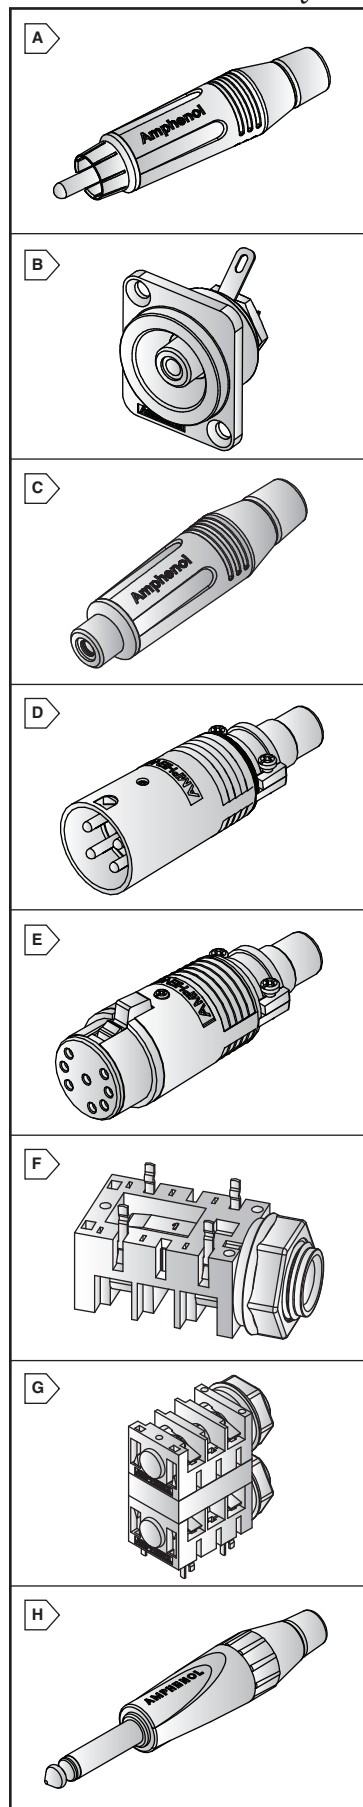

PROFESSIONAL PHONE PLUGS 1/4" (6.35MM) - T SERIES

Features:

- Stylised Shell design with ergonomic grip
- Robust diecast keyed shell
- Great solderability with increased solder area
- Precision machined contacts
- "Jaws" cable retention system
- Thermoplastic backshell

RoHS Compliant

Mono For quantities of 500 and up, call for quote.

MOUSER STOCK NO.	Amphenol Part No.	Fig.	Description	Price Each			
				1	10	50	100
523-TM2PB	TM2PB	H	Black finish, nickel tip and sleeve	5.12	4.27	3.66	3.20
523-TM2PB-AU	TM2PB-AU	H	Black finish, gold tip and sleeve	5.80	4.83	4.14	3.63
523-TM2P	TM2P	H	Satin finish, nickel tip and sleeve	4.48	4.14	3.73	3.20
523-TM2P-AU	TM2P-AU	H	Satin finish, gold tip and sleeve	5.64	4.70	4.03	3.53

Stereo For quantities of 500 and up, call for quote.

MOUSER STOCK NO.	Amphenol Part No.	Fig.	Description	Price Each			
				1	10	50	100
523-TS3PB	TS3PB	H	Black finish, nickel tip, ring and sleeve	5.52	4.60	3.94	3.45
523-TS3PB-AU	TS3PB-AU	H	Black finish, gold tip, ring and sleeve	6.88	5.73	4.91	4.30
523-TS3P	TS3P	H	Satin finish, nickel tip, ring and sleeve	5.40	4.82	4.50	3.86
523-TS3P-AU	TS3P-AU	H	Satin finish, gold tip, ring and sleeve	6.64	5.53	4.74	4.15

Audio/Video Connectors

Amphenol