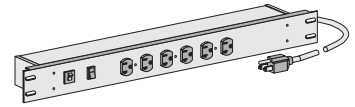

Features:

- Designed to fit all standard 19" cabinets, carts, and racks
- Matte black steel housing
- Black 14/3 SJT cord
- UL recognized CSA approved
- 120 Volt, 15 amp resettable circuit breaker
- Dimensions: 19" W x 1.75" H x 2.75" D
- 90° Rotated outlet units are rotated for applications using plug in power supplies
- Two year warranty

For quantities of 10 and up, call for quote.

MOUSER STOCK NO.	Wiremold Part No.	Outlets	On/Off Switch	Description	Cord Length	Price Each	
						1	5
681-J60B0B-90	J60B0B-90	6 Front	Yes	90° Outlets	6'	53.45	50.90
681-J06B0BX	J06B0BX	6 Rear	No	Regular Outlets	6'	53.05	50.89
681-J06B2BX	J06B2BX	6 Rear	No	Regular Outlets	15'	58.35	55.57

WIREMOLD 19" RACK MOUNTED PLUG-IN OUTLET CENTERS-20 AMP

legrand

Specifications:

- Electrical rating: 20A,120V

Features:

- Designed to fit all standard 19" cabinets, carts, and racks
- Matte black steel housing
- 12/3 SJT cord with NEMA 5-20P plug
- Resettable circuit breaker
- Two year warranty
- Dimensions: 19" W x 1.75" H x 2.75" D
- UL recognized