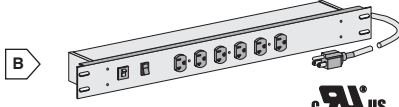

For quantities of 10 and up, call for quote.

MOUSER STOCK NO.	Wiremold Part No.	Fig.	Outlets	On/Off Switch	Cord Length	Price Each	
						1	5
681-J06B0B20	J06B0B20	A	6 Rear	Yes	6'	78.43	72.60
681-J06B2B20	J06B2B20	A	6 Rear	Yes	15'	67.18	64.59
681-J06B0B20X	J06B0B20X	A	6 Rear	No	6'	60.80	57.90
681-J60B0B20	J60B0B20	B	6 Front	Yes	6'	78.43	72.23
681-J60B2B20	J60B2B20	B	6 Front	Yes	15'	67.10	63.90
681-J60B0B20X	J60B0B20X	B	6 Front	No	6'	70.70	65.26
681-J60B2B20X	J60B2B20X	B	6 Front	No	15'	67.10	63.90

WIREMOLD STANDARD 19" RACK MOUNTED POWER STRIPS

legrand

Specifications:

- Electrical rating: 15A, 120V

Features:

- Designed to fit all standard 19" cabinets, carts, racks
- Matte black steel housing
- Black 14/3 SJT cord
- Resettable circuit breaker
- Two year warranty
- Dimensions: 19" W x 1.75" x 2.75" D
- UL listed, CSA approved