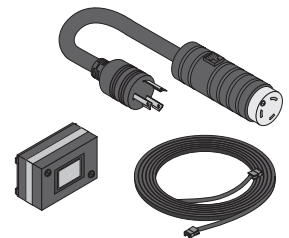

© Copyright 2009 Mouser Electronics

© Copyright 2009 Mouser Electronics