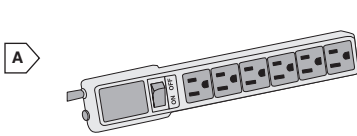

Features:

- UL listed, CSA approved
- Resettable circuit breaker

For quantities of 10 and up, call for quote.

MOUSER STOCK NO.	Wiremold Part No.	Fig.	Outlets	On/Off Switch	Surge	Joules	Cord Length	Max Surge Current (Amps)	Clamping Voltage	EMI/RFI Reduction	Price Each	
											1	5
681-63100	63100	A	6	Yes	No	N/A	33"	N/A	N/A	N/A	4.15	3.95
681-77000N	77000N	B	8	Yes	Yes	1200	6'	10,000	300	15db	15.13	13.96
681-77001N *	77001	C	8	Yes	Yes	1200	6'	10,000	300	15db	18.99	17.85

* Has 2 Phone Jacks

WIREMOLD METERREADER™ RETROFIT CURRENT MONITORING DEVICE

legrand

Features:

- Retrofit current monitoring capability
- Remote display
- 20A or 30A current monitoring
- User configurable
- cULus listed
- All models include remote display, patch cable, and rack mountable faceplate

MOUSER STOCK NO.	Wiremold Part No.	Current Rating	Input/Output	Input/Output Connector	Price Each	
					1	5
681-METL530	METL530	30A max.	100-127VAC	L5-30P/L5-30R	244.15	241.90
681-METL520	METL520	20A max.	100-127VAC	L5-20P/L5-20R	244.15	241.90
681-METL630	METL630	30A max.	208-250VAC	L6-30P/L6-30R	244.15	241.90
681-METL620	METL620	20A max.	208-250VAC	L6-20P/L6-20R	244.15	241.90