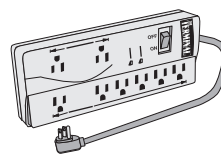

Features:

- UL listed, CSA approved
- Resettable circuit breaker

For quantities of 10 and up, call for quote.

MOUSER STOCK NO.	Wiremold Part No.	Fig.	Outlets	On/Off Switch	Surge	Joules	Cord Length	Max Surge Current (Amps)	Clamping Voltage	EMI/RFI Reduction	Price Each	
											1	5
681-63100	63100	A	6	Yes	No	N/A	33"	N/A	N/A	N/A	4.15	3.95
681-77000N	77000N	B	8	Yes	Yes	1200	6'	10,000	300	15db	15.13	13.96
681-77001N *	77001	C	8	Yes	Yes	1200	6'	10,000	300	15db	18.99	17.85

* Has 2 Phone Jacks

WIREMOLD METERREADER™ RETROFIT CURRENT MONITORING DEVICE

legrand

Features:

- Retrofit current monitoring capability
- Remote display
- 20A or 30A current monitoring
- User configurable
- cULus listed
- All models include remote display, patch cable, and rack mountable faceplate

MOUSER STOCK NO.	Wiremold Part No.	Current Rating	Input/Output	Input/Output Connector	Price Each	
					1	5
681-METL530	METL530	30A max.	100-127VAC	L5-30P/L5-30R	244.15	241.90
681-METL520	METL520	20A max.	100-127VAC	L5-20P/L5-20R	244.15	241.90
681-METL630	METL630	30A max.	208-250VAC	L6-30P/L6-30R	244.15	241.90
681-METL620	METL620	20A max.	208-250VAC	L6-20P/L6-20R	244.15	241.90