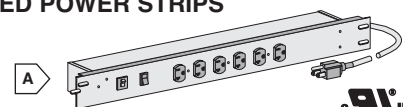

For quantities of 10 and up, call for quote.

MOUSER STOCK NO.	Wiremold Part No.	Fig.	Outlets	On/Off Switch	Cord Length	Price Each	
						1	5
681-J60B0B	J60B0B	A	6 Front	Yes	6'	51.47	49.48
681-J60B2B	J60B2B	A	6 Front	Yes	15'	58.43	56.17
681-J08B0B	J08B0B	B	8 Rear	Yes	6'	53.05	50.27
681-J08B2B	J08B2B	B	8 Rear	Yes	15'	58.42	57.08

* Outlets rotated 90°, 4 outlets spaced to accommodate transformers.

WIREMOLD CENTEREX POWERCENTERS

legrand

Specifications:

- Electrical rating: 15A, 120V