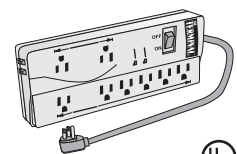

Features:

- UL listed, CSA approved
- Resettable circuit breaker

For quantities of 10 and up, call for quote.

MOUSER STOCK NO.	Wiremold Part No.	Fig.	Outlets	On/Off Switch	Surge	Joules	Cord Length	Max Surge Current (Amps)	Clamping Voltage	EMI/RFI Reduction	Price Each	
											1	5
681-63100	63100	A	6	Yes	No	N/A	33"	N/A	N/A	N/A	4.15	3.95
681-77000N	77000N	B	8	Yes	Yes	1200	6'	10,000	300	15db	15.13	13.96
681-77001N *	77001	C	8	Yes	Yes	1200	6'	10,000	300	15db	18.99	17.85

* Has 2 Phone Jacks

WIREMOLD METERREADER™ RETROFIT CURRENT MONITORING DEVICE

legrand

Features:

- Retrofit current monitoring capability
- Remote display
- 20A or 30A current monitoring
- User configurable
- cULus listed
- All models include remote display, patch cable, and rack mountable faceplate

MOUSER STOCK NO.	Wiremold Part No.	Current Rating	Input/Output	Input/Output Connector	Price Each	
					1	5
681-METL530	METL530	30A max.	100-127VAC	L5-30P/L5-30R	244.15	241.90
681-METL520	METL520	20A max.	100-127VAC	L5-20P/L5-20R	244.15	241.90
681-METL630	METL630	30A max.	208-250VAC	L6-30P/L6-30R	244.15	241.90
681-METL620	METL620	20A max.	208-250VAC	L6-20P/L6-20R	244.15	241.90