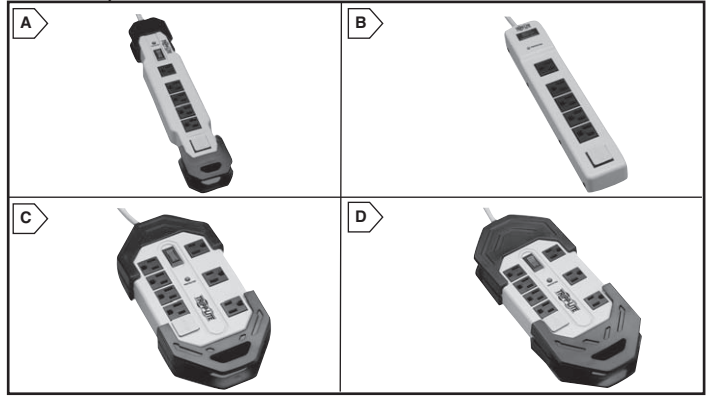

PROTECT IT!™ SAFETY SURGE SUPPRESSORS

Protect IT!™ Safety Series Surge Suppressors and Power IT Safety Power Strips, provide industrial-strength surge and line-noise protection for a variety of tools and appliances.

1. **Features:**
2. LED
   - Transformer
   - Input 120V (15A)
   - Metal housings with safety OSHA yellow color
   - Up to 3600 joules of surge protection
   - Cord wrap with hang holes on select models
   - Include outlet safety covers
   - Up to $100,000 Ultimate Lifetime Insurance

RoHS Compliant

For quantities of 2 and up, call for quote.

MOUSER STOCK NO.	Tripp Lite Part Number	Fig.	Outlets	Cord Length	Price Each
545-TLM609SA	TLM609SA	A	6	9'	36.90
545-TLM615SA	TLM615SA	A	6	15'	43.73
545-TLM626SA	TLM626SA	B	6	6'	23.92
545-TLM812SA	TLM812SA	C	8	12'	43.73
545-TLM825SA	TLM825SA	D	8	25'	60.82

POWER IT!™ SAFETY POWER STRIPS

(with out LED light)

For quantities of 2 and up, call for quote.

MOUSER STOCK NO.	Tripp Lite Part Number	Fig.	Outlets	Cord Length	Price Each
545-TLM609NS	TLM609NS	A	6	9'	28.70
545-TLM626NS	TLM626NS	B	6	6'	17.08
545-TLM815NS	TLM815NS	C	8	15'	40.32
545-TLM609GF	TLM609GF	A	6	9'	53.30
545-TLM812GF	TLM812GF	C	8	12'	60.82
545-TLM825GF	TLM825GF	D	8	25'	66.97

UTILITY POWER STRIPS WITH HOSPITAL GRADE RECEPTACLES

1. **Features:**
2. Hospital-grade (HG) plug and receptacles
   - Rackmount (1U) and strip formats
   - PS-615-HGULTRA features GFCI protection

RoHS Compliant

For quantities of 2 and up, call for quote.

MOUSER STOCK NO.	Tripp Lite Part Number	Outlets	Cord Length	Price Each
545-PS415HG	PS-415-HG	4	15'	71.67
545-PS-415-HGULTRA	PS-415-HGULTRA *	4	15'	104.83

ISOBAR® PREMIUM SURGE SUPPRESSORS

1. **Features:**
2. The world's most trusted premium surge suppressor - more than 15 million in use worldwide
   - Isolated filter banks eliminate interference between connected equipment
   - All-metal housings won't burn, melt or crack
   - ULTRA models include diagnostic LED's
   - Rackmount models fit standard 19" (1U) rack space
   - Up to $50,000 Ultimate Lifetime Insurance

RoHS Compliant

For quantities of 2 and up, call for quote.

MOUSER STOCK NO.	Tripp Lite Part Number	Outlets	Joules	Cord Length	Price Each
545-ISOBAR8ULTRA	ISOBAR8ULTRA	8	2350	12'	83.12
545-ISOBAR4ULTRA	ISOBAR4ULTRA	4	2200	6'	59.60
545-ISOBAR6	ISOBAR6	6	2350	6'	69.33
545-ISOTEL-6ULTRA	ISOTEL6ULTRA	6+(2) tel/DSL	2850	6'	80.16
Rackmount Models					
545-ISOBAR12ULTRA	ISOBAR12ULTRA	12	1280	15'	165.66
545-DRS1215	DRS-1215	14	1050	15'	69.89
Direct Plug-In Models					
545-ISOBLOK2-0	ISOBLOK2-0	2	600	direct plug-in	31.24
545-ULTRABLOK428	ULTRABLOK428	2	600	direct plug-in	41.00

Tripp Lite

Power Protection