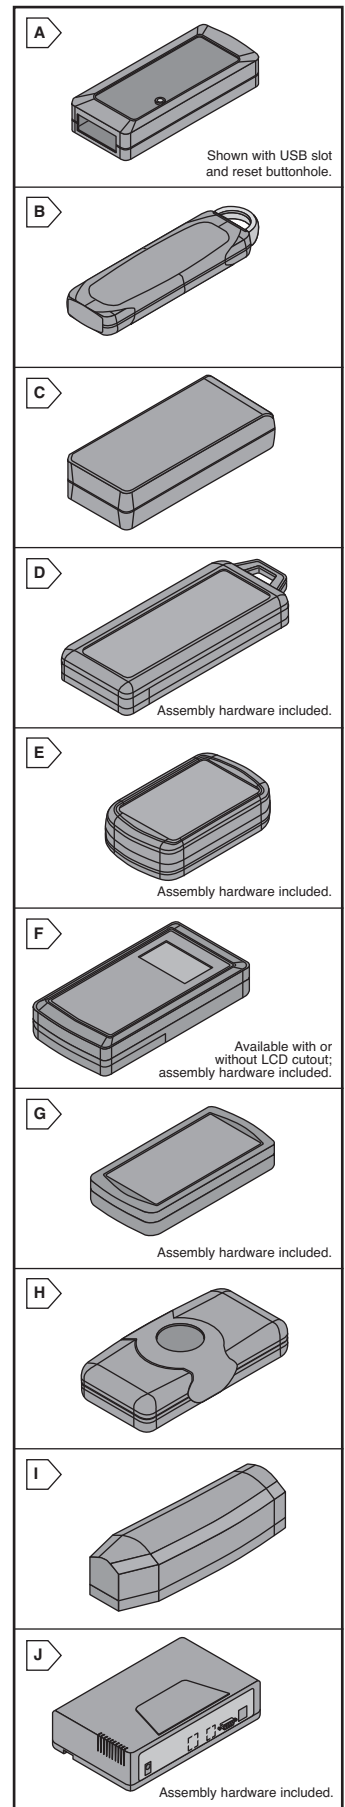

ABS PLASTIC PRESS TOGETHER ELECTRONIC HOUSING ENCLOSURES

For quantities of 250 and up, call for quote.

MOUSER STOCK NO.	New Age Enclosures Part No.	Fig.	Dimensions: in.	Color	Price Each			
					1	10	25	100
789-P3A-301910	P3A-301910	H	3.0 x 1.9 x 1.0	Black	4.52	4.02	3.64	3.39
789-P1A-301910	P1A-301910	H	3.0 x 1.9 x 1.0	White	4.52	4.02	3.64	3.39

ABS PLASTIC PRESS TOGETHER ELECTRONIC DONGLE ENCLOSURES

For quantities of 250 and up, call for quote.

MOUSER STOCK NO.	New Age Enclosures Part No.	Fig.	Dimensions: in.	Color	Price Each			
					1	10	25	100
789-P3A-401108	P3A-401108	I	4.0 x 1.1 x 0.8	Black	4.52	3.76	3.52	3.39
789-P1A-401108	P1A-401108	I	4.0 x 1.1 x 0.8	White	2.64	2.20	2.06	1.98

ABS PLASTIC SCREW TOGETHER DESKTOP ENCLOSURES

For quantities of 250 and up, call for quote.

MOUSER STOCK NO.	New Age Enclosures Part No.	Fig.	Dimensions: in.	Color	Price Each			
					1	10	25	100
789-S3A-907516	S3A-907516	J	9.0 x 7.5 x 1.6	Black	17.78	14.85	13.87	13.34
789-S1A-907516	S1A-907516	J	9.0 x 7.5 x 1.6	White	17.78	14.85	13.87	13.34

Accessories

For quantities of 250 and up, call for quote.

MOUSER STOCK NO.	New Age Enclosures Part No.	Fig.	Description	Color	Price Each			
					1	10	25	100
789-OAL-907516FP	OAL-907516FP	-	60-65 Aluminum Faceplate	-----	10.70	8.93	8.35	8.03
789-3A-907516FP	3A-907516FP	-	ABS Plastic Faceplate	Black	2.18	1.82	1.74	1.53

New Age Enclosures

Plastic Boxes