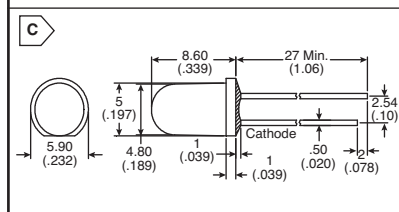

VCC LEDs

RoHS Compliant This product is RoHS compliant.

VCC THRU-HOLE LEDs

T1 - 3/4 5mm LEDs - Cylindrical

DIMENSIONS: mm (in.)

For quantities of 1000 and up, call for quote.

MOUSER STOCK NO.	VCC Part No.	Fig.	LED		Wave-length	Intensity Typ (mcd)	Viewing Angle	Price Each			
			Color	Lens				1	10	100	500
593-VAOL-5701AE4	VAOL-5701AE4	A	Red	Clear	643	85	100	.14	.12	.10	.08
593-VAOL-5701CE4	VAOL-5701CE4	A	Yellow	Clear	590	80	100	.15	.13	.11	.09
593-VAOL-5701DE4	VAOL-5701DE4	A	Green	Clear	570	100	100	.14	.12	.10	.08
593-VAOL-5701SBY4	VAOL-5701SBY4	A	Blue	Clear	465	1000	100	.30	.27	.24	.19
593-VAOL-5701WY4	VAOL-5701WY4	A	White	Clear	-	1800	100	.37	.33	.29	.23

T1 - 3/4 5mm LEDs - with Base Flange

For quantities of 1000 and up, call for quote.

MOUSER STOCK NO.	VCC Part No.	Fig.	LED		Wave-length	Intensity Typ (mcd)	Viewing Angle	Price Each			
			Color	Lens				1	10	100	500
593-VAOL-5GAE4	VAOL-5GAE4	C	Red	Clear	643	250	30	.13	.11	.10	.075
593-VAOL-5LAE1	VAOL-5LAE1	C	Red	Milky Diffused	640	80	60	.13	.11	.10	.075
593-VAOL-5LAE2	VAOL-5LAE2	C	Red	Diffused	640	100	60	.13	.11	.10	.075
593-VAOL-5LCE1	VAOL-5LCE1	C	Yellow	Milky Diffused	590	80	60	.14	.12	.10	.08
593-VAOL-5LCE2	VAOL-5LCE2	C	Yellow	Diffused	590	100	60	.14	.12	.10	.08
593-VAOL-5GCE4	VAOL-5GCE4	C	Yellow	Clear	590	380	30	.14	.12	.10	.08
593-VAOL-5LDE1	VAOL-5LDE1	C	Green	Milky Diffused	570	50	60	.14	.12	.10	.08
593-VAOL-5LDE2	VAOL-5LDE2	C	Green	Diffused	570	150	60	.13	.11	.10	.075
593-VAOL-5GDE4	VAOL-5GDE4	C	Green	Clear	570	380	30	.13	.11	.10	.075
593-VAOL-5LSBY1	VAOL-5LSBY1	C	Blue	Milky Diffused	470	1500	60	.29	.26	.23	.18
593-VAOL-5LSBY2	VAOL-5LSBY2	C	Blue	Diffused	462	1500	60	.29	.26	.23	.18
593-VAOL-5LSBY4	VAOL-5LSBY4	C	Blue	Clear	462	1500	60	.29	.26	.23	.18
593-VAOL-5GSBY4	VAOL-5GSBY4	C	Blue	Clear	460	7000	30	.29	.26	.23	.18
593-VAOL-5LWY4	VAOL-5LWY4	C	White	Clear	-	4000	60	.36	.32	.28	.22
593-VAOL-5GWY4	VAOL-5GWY4	C	White	Clear	-	7000	30	.36	.32	.28	.22