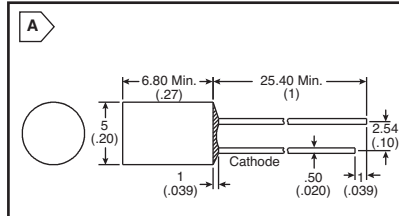

VCC LEDs

RoHS Compliant This product is RoHS compliant.

VCC THRU-HOLE LEDs

T1 - 3/4 5mm LEDs - Cylindrical

DIMENSIONS: mm (in.)

For quantities of 1000 and up, call for quote.

MOUSER STOCK NO.	VCC Part No.	Fig.	LED		Wave-length	Intensity Typ (mcd)	Viewing Angle	Price Each			
			Color	Lens				1	10	100	500
593-VAOL-5701AE4	VAOL-5701AE4	A	Red	Clear	643	85	100	.14	.12	.10	.08
593-VAOL-5701CE4	VAOL-5701CE4	A	Yellow	Clear	590	80	100	.15	.13	.11	.09
593-VAOL-5701DE4	VAOL-5701DE4	A	Green	Clear	570	100	100	.14	.12	.10	.08
593-VAOL-5701SBY4	VAOL-5701SBY4	A	Blue	Clear	465	1000	100	.30	.27	.24	.19
593-VAOL-5701WY4	VAOL-5701WY4	A	White	Clear	-	1800	100	.37	.33	.29	.23

T3 - 1/8 10mm LEDs

For quantities of 1000 and up, call for quote.

MOUSER STOCK NO.	VCC Part No.	Fig.	LED		Wave-length	Intensity Typ (mcd)	Viewing Angle	Price Each			
			Color	Lens				1	10	100	500
593-VAOL-10GAT4	VAOL-10GAT4	G	Red	Clear	640	655	30	.17	.15	.14	.11
593-VAOL-10GCE4	VAOL-10GCE4	G	Yellow	Clear	590	593	30	.19	.17	.15	.12
593-VAOL-10GDE4	VAOL-10GDE4	G	Green	Clear	570	350	30	.17	.15	.14	.11
593-VAOL-10GSBY4	VAOL-10GSBY4	G	Blue	Clear	470	7000	30	.38	.34	.30	.23
593-VAOL-10GWY4	VAOL-10GWY4	G	White	Clear	-	8000	30	.43	.38	.34	.26
593-VAOB-10GACE2-C	VAOB-10GACE2-C	H	Red/Yellow	White Diffused	640/590	100/90	30	.38	.34	.30	.23
593-VAOB-10GADE2-C	VAOB-10GADE2-C	H	Red/Green	White Diffused	640/570	100/80	30	.34	.30	.27	.21
593-VAOB-10GCDE2-C	VAOB-10GCDE2-C	H	Yellow/Green	White Diffused	590/570	90/80	30	.37	.33	.29	.23