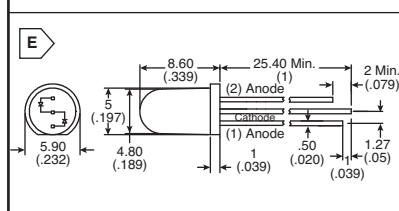

T1 - 3/4 5mm LEDs - Bi-Color

For quantities of 1000 and up, call for quote.

MOUSER STOCK NO.	VCC Part No.	Fig.	LED		Wave-length	Intensity Typ (mcd)	Viewing Angle	Price Each			
			Color	Lens				1	10	100	500
593-VAOB-5H2ACE2	VAOB-5H2ACE2	D	Red/Yellow	Diffused	640/590	100/80	60	.29	.26	.23	.18
593-VAOB-5H2ADE2	VAOB-5H2ADE2	D	Red/Green	Diffused	640/570	100/80	60	.27	.24	.21	.16
593-VAOB-5H2CDE2	VAOB-5H2CDE2	D	Yellow/Green	Diffused	590/570	80/80	60	.30	.27	.24	.19
593-VAOB-5HACT2-SC	VAOB-5HACT2-SC	E	Red/Yellow	Milky Diffused	640/590	80/70	60	.30	.27	.24	.19
593-VAOB-5GADT2-SC	VAOB-5GADT2-SC	E	Red/Green	Milky Diffused	640/570	90/70	60	.28	.25	.22	.17
593-VAOB-5GCDT2-SC	VAOB-5GCDT2-SC	E	Yellow/Green	Milky Diffused	590/570	70/63	60	.32	.28	.25	.20
593-VAOB-5GACE2-C	VAOB-5GACE2-C	F	Red/Yellow	White Diffused	640/590	100/80	60	.30	.27	.24	.19
593-VAOB-5GADE2-C	VAOB-5GADE2-C	F	Red/Green	White Diffused	640/570	100/80	60	.28	.25	.22	.17
593-VAOB-5GCDE2-C	VAOB-5GCDE2-C	F	Yellow/Green	White Diffused	590/570	80/80	60	.30	.27	.24	.19