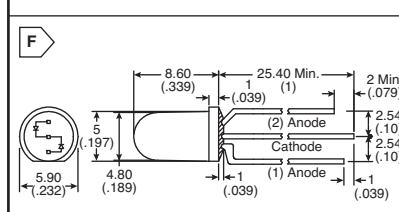

T1 - 3/4 5mm LEDs - Bi-Color

For quantities of 1000 and up, call for quote.

MOUSER STOCK NO.	VCC Part No.	Fig.	LED		Wave-length	Intensity Typ (mcd)	Viewing Angle	Price Each			
			Color	Lens				1	10	100	500
593-VAOB-5H2ACE2	VAOB-5H2ACE2	D	Red/Yellow	Diffused	640/590	100/80	60	.29	.26	.23	.18
593-VAOB-5H2ADE2	VAOB-5H2ADE2	D	Red/Green	Diffused	640/570	100/80	60	.27	.24	.21	.16
593-VAOB-5H2CDE2	VAOB-5H2CDE2	D	Yellow/Green	Diffused	590/570	80/80	60	.30	.27	.24	.19
593-VAOB-5HACT2-SC	VAOB-5HACT2-SC	E	Red/Yellow	Milky Diffused	640/590	80/70	60	.30	.27	.24	.19
593-VAOB-5GADT2-SC	VAOB-5GADT2-SC	E	Red/Green	Milky Diffused	640/570	90/70	60	.28	.25	.22	.17
593-VAOB-5GCDT2-SC	VAOB-5GCDT2-SC	E	Yellow/Green	Milky Diffused	590/570	70/63	60	.32	.28	.25	.20
593-VAOB-5GACE2-C	VAOB-5GACE2-C	F	Red/Yellow	White Diffused	640/590	100/80	60	.30	.27	.24	.19
593-VAOB-5GADE2-C	VAOB-5GADE2-C	F	Red/Green	White Diffused	640/570	100/80	60	.28	.25	.22	.17
593-VAOB-5GCDE2-C	VAOB-5GCDE2-C	F	Yellow/Green	White Diffused	590/570	80/80	60	.30	.27	.24	.19