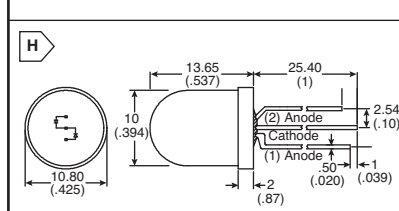

VCC LEDs

RoHS Compliant This product is RoHS compliant.

VCC THRU-HOLE LEDs

T1 - 3/4 5mm LEDs - Cylindrical

DIMENSIONS: mm (in.)

For quantities of 1000 and up, call for quote.

MOUSER STOCK NO.	VCC Part No.	Fig.	LED		Wave-length	Intensity Typ (mcd)	Viewing Angle	Price Each			
			Color	Lens				1	10	100	500
593-VAOL-5701AE4	VAOL-5701AE4	A	Red	Clear	643	85	100	.14	.12	.10	.08
593-VAOL-5701CE4	VAOL-5701CE4	A	Yellow	Clear	590	80	100	.15	.13	.11	.09
593-VAOL-5701DE4	VAOL-5701DE4	A	Green	Clear	570	100	100	.14	.12	.10	.08
593-VAOL-5701SBY4	VAOL-5701SBY4	A	Blue	Clear	465	1000	100	.30	.27	.24	.19
593-VAOL-5701WY4	VAOL-5701WY4	A	White	Clear	-	1800	100	.37	.33	.29	.23

T3 - 1/8 10mm LEDs

For quantities of 1000 and up, call for quote.

MOUSER STOCK NO.	VCC Part No.	Fig.	LED		Wave-length	Intensity Typ (mcd)	Viewing Angle	Price Each			
			Color	Lens				1	10	100	500
593-VAOL-10GAT4	VAOL-10GAT4	G	Red	Clear	640	655	30	.17	.15	.14	.11
593-VAOL-10GCE4	VAOL-10GCE4	G	Yellow	Clear	590	593	30	.19	.17	.15	.12
593-VAOL-10GDE4	VAOL-10GDE4	G	Green	Clear	570	350	30	.17	.15	.14	.11
593-VAOL-10GSBY4	VAOL-10GSBY4	G	Blue	Clear	470	7000	30	.38	.34	.30	.23
593-VAOL-10GWY4	VAOL-10GWY4	G	White	Clear	-	8000	30	.43	.38	.34	.26
593-VAOB-10GACE2-C	VAOB-10GACE2-C	H	Red/Yellow	White Diffused	640/590	100/90	30	.38	.34	.30	.23
593-VAOB-10GADE2-C	VAOB-10GADE2-C	H	Red/Green	White Diffused	640/570	100/80	30	.34	.30	.27	.21
593-VAOB-10GCDE2-C	VAOB-10GCDE2-C	H	Yellow/Green	White Diffused	590/570	90/80	30	.37	.33	.29	.23