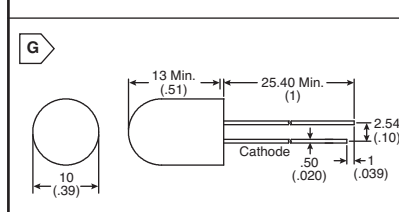

T3 - 1/8 10mm LEDs

For quantities of 1000 and up, call for quote.

MOUSER STOCK NO.	VCC Part No.	Fig.	LED		Wave-length	Intensity Typ (mcd)	Viewing Angle	Price Each			
			Color	Lens				1	10	100	500
593-VAOL-10GAT4	VAOL-10GAT4	G	Red	Clear	640	655	30	.17	.15	.14	.11
593-VAOL-10GCE4	VAOL-10GCE4	G	Yellow	Clear	590	593	30	.19	.17	.15	.12
593-VAOL-10GDE4	VAOL-10GDE4	G	Green	Clear	570	350	30	.17	.15	.14	.11
593-VAOL-10GSBY4	VAOL-10GSBY4	G	Blue	Clear	470	7000	30	.38	.34	.30	.23
593-VAOL-10GWY4	VAOL-10GWY4	G	White	Clear	-	8000	30	.43	.38	.34	.26
593-VAOB-10GACE2-C	VAOB-10GACE2-C	H	Red/Yellow	White Diffused	640/590	100/90	30	.38	.34	.30	.23
593-VAOB-10GADE2-C	VAOB-10GADE2-C	H	Red/Green	White Diffused	640/570	100/80	30	.34	.30	.27	.21
593-VAOB-10GCDE2-C	VAOB-10GCDE2-C	H	Yellow/Green	White Diffused	590/570	90/80	30	.37	.33	.29	.23