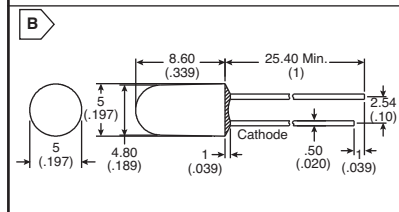

VCC LEDs

RoHS Compliant This product is RoHS compliant.

VCC THRU-HOLE LEDs

T1 - 3/4 5mm LEDs - Cylindrical

DIMENSIONS: mm (in.)

For quantities of 1000 and up, call for quote.

MOUSER STOCK NO.	VCC Part No.	Fig.	LED		Wave-length	Intensity Typ (mcd)	Viewing Angle	Price Each			
			Color	Lens				1	10	100	500
593-VAOL-5701AE4	VAOL-5701AE4	A	Red	Clear	643	85	100	.14	.12	.10	.08
593-VAOL-5701CE4	VAOL-5701CE4	A	Yellow	Clear	590	80	100	.15	.13	.11	.09
593-VAOL-5701DE4	VAOL-5701DE4	A	Green	Clear	570	100	100	.14	.12	.10	.08
593-VAOL-5701SBY4	VAOL-5701SBY4	A	Blue	Clear	465	1000	100	.30	.27	.24	.19
593-VAOL-5701WY4	VAOL-5701WY4	A	White	Clear	-	1800	100	.37	.33	.29	.23

T1 - 3/4 5mm LEDs - without Base Flange

For quantities of 1000 and up, call for quote.

MOUSER STOCK NO.	VCC Part No.	Fig.	LED		Wave-length	Intensity Typ (mcd)	Viewing Angle	Price Each			
			Color	Lens				1	10	100	500
593-VAOL-5MAE2	VAOL-5MAE2	B	Red	Diffused	640	80	60	.13	.11	.10	.075
593-VAOL-5MCE2	VAOL-5MCE2	B	Yellow	Diffused	590	80	60	.14	.12	.10	.08
593-VAOL-5MDE2	VAOL-5MDE2	B	Green	Diffused	570	50	60	.13	.11	.10	.075
593-VAOL-5MSBY2	VAOL-5MSBY2	B	Blue	Diffused	470	1500	60	.29	.26	.23	.18