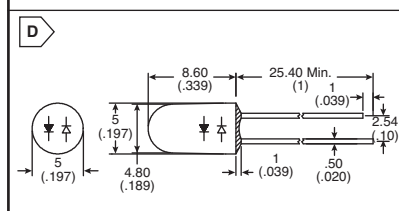

T1 - 3/4 5mm LEDs - Bi-Color

For quantities of 1000 and up, call for quote.

MOUSER STOCK NO.	VCC Part No.	Fig.	LED		Wave-length	Intensity Typ (mcd)	Viewing Angle	Price Each			
			Color	Lens				1	10	100	500
593-VAOB-5H2ACE2	VAOB-5H2ACE2	D	Red/Yellow	Diffused	640/590	100/80	60	.29	.26	.23	.18
593-VAOB-5H2ADE2	VAOB-5H2ADE2	D	Red/Green	Diffused	640/570	100/80	60	.27	.24	.21	.16
593-VAOB-5H2CDE2	VAOB-5H2CDE2	D	Yellow/Green	Diffused	590/570	80/80	60	.30	.27	.24	.19
593-VAOB-5HACT2-SC	VAOB-5HACT2-SC	E	Red/Yellow	Milky Diffused	640/590	80/70	60	.30	.27	.24	.19
593-VAOB-5GADT2-SC	VAOB-5GADT2-SC	E	Red/Green	Milky Diffused	640/570	90/70	60	.28	.25	.22	.17
593-VAOB-5GCDT2-SC	VAOB-5GCDT2-SC	E	Yellow/Green	Milky Diffused	590/570	70/63	60	.32	.28	.25	.20
593-VAOB-5GACE2-C	VAOB-5GACE2-C	F	Red/Yellow	White Diffused	640/590	100/80	60	.30	.27	.24	.19
593-VAOB-5GADE2-C	VAOB-5GADE2-C	F	Red/Green	White Diffused	640/570	100/80	60	.28	.25	.22	.17
593-VAOB-5GCDE2-C	VAOB-5GCDE2-C	F	Yellow/Green	White Diffused	590/570	80/80	60	.30	.27	.24	.19