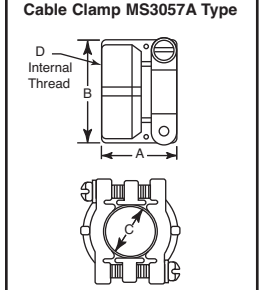

Amphenol Circular Connectors

Cable Clamp AN3057

For quantities of 100 and up, call for quote.

MOUSER STOCK NO.	Amphenol Part No.	Shell Size	AN Size	Max O.D. Cable	A (in.)	B (in.)	F (in.)	Threads	Price Each			
									1	10	25	50
654-9730574621	97-3057-4(621)	10SL,12S	4	5/16	25/32	1	3/16	5/8-24	7.95	7.39	6.89	5.97
654-9730576621	97-3057-6(621)	14,14S	6	7/16	15/16	1-5/64	3/16	3/4-20	8.80	8.12	7.54	7.04
654-9730578621	97-3057-8(621)	16,16S	8	9/16	1-1/16	1-1/8	9/32	7/8-20	9.45	8.72	8.10	7.56
654-97305710621	97-3057-10(621)	18	10	5/8	1-3/16	1-1/8	5/16	1-20	9.70	8.95	8.31	7.76
654-97305712621	97-3057-12(621)	20,22	12	3/4	1-3/8	1-3/16	5/16	1-3/16-18	9.80	9.05	8.40	7.84
654-97305716621	97-3057-16(621)	24,28	16	15/16	1-5/8	1-5/16	3/8	1-7/16-18	9.91	9.13	7.88	7.37