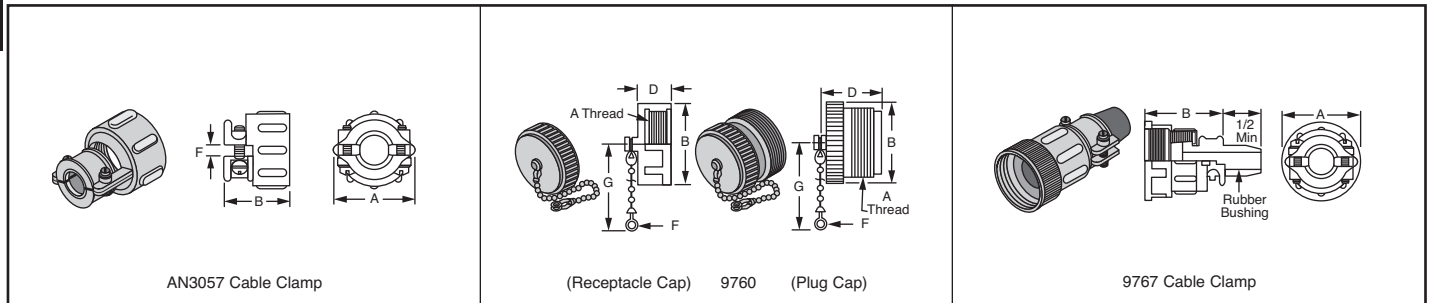

Amphenol Circular Connectors

Cable Clamp AN3057

For quantities of 100 and up, call for quote.

MOUSER STOCK NO.	Amphenol Part No.	Shell Size	AN Size	Max O.D. Cable	A (in.)	B (in.)	F (in.)	Threads	Price Each			
									1	10	25	50
654-9730574621	97-3057-4(621)	10SL,12S	4	5/16	25/32	1	3/16	5/8-24	7.95	7.39	6.89	5.97
654-9730576621	97-3057-6(621)	14,14S	6	7/16	15/16	1-5/64	3/16	3/4-20	8.80	8.12	7.54	7.04
654-9730578621	97-3057-8(621)	16,16S	8	9/16	1-1/16	1-1/8	9/32	7/8-20	9.45	8.72	8.10	7.56
654-97305710621	97-3057-10(621)	18	10	5/8	1-3/16	1-1/8	5/16	1-20	9.70	8.95	8.31	7.76
654-97305712621	97-3057-12(621)	20,22	12	3/4	1-3/8	1-3/16	5/16	1-3/16-18	9.80	9.05	8.40	7.84
654-97305716621	97-3057-16(621)	24,28	16	15/16	1-5/8	1-5/16	3/8	1-7/16-18	9.91	9.13	7.88	7.37