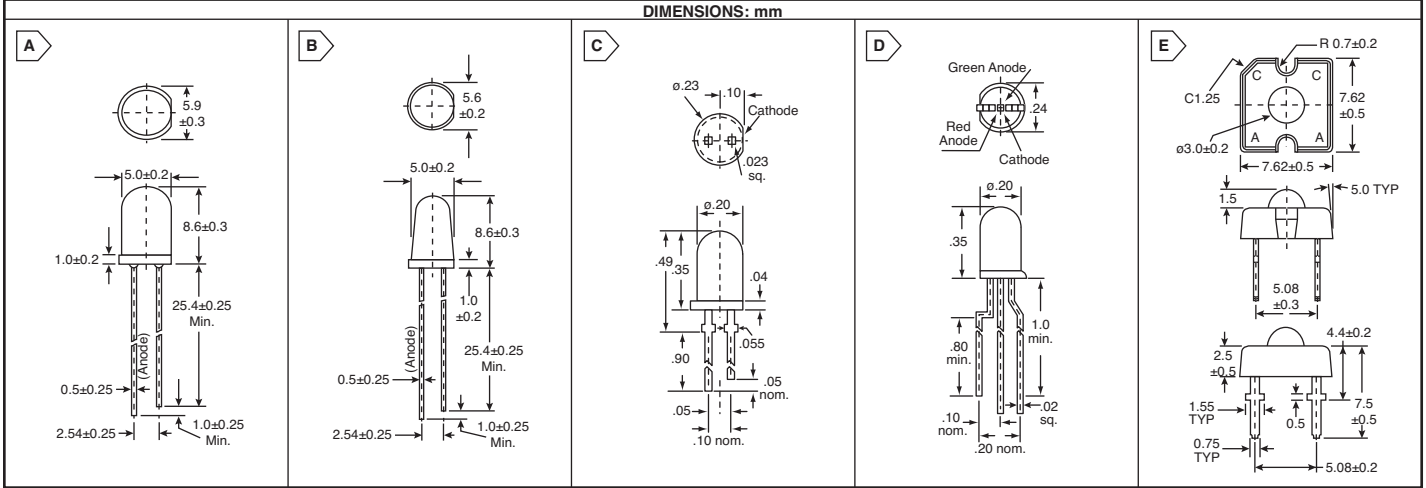

EVERLIGHT LED Lamps

RoHS Compliant This product is RoHS compliant.

Everlight Illumination

THRU-HOLE LEDs (CONT.)

For quantities of 2000 and up, call for quote.

MOUSER STOCK NO.	Everlight Part No.	Fig.	Color		Wavelength	Iv(mcd)	Angle (2 θ/2)	Price Each			
			Emitted	Lens				1	100	500	1000
T-1 3/4 Standard LED Lamps											
638-333-2SDRDS5304	333-2SDRD/S530-A4	A	Red	Color Diffused	639	250	30°	.09	.07	.056	.042
638-333-2SDRTS5303	333-2SDRT/S530-A3	A	Red	Color Trans	639	630	10°	.09	.07	.056	.042
638-333-2SURDS5303	333-2SURD/S530-A3	A	Hyper Red	Color Diffused	624	200	30°	.09	.07	.056	.042
638-333-2SURTH3S4003	333-2SURT/H3/S400-A3	A	Hyper Red	Color Trans	624	800	10°	.09	.07	.056	.042
638-333-2UYDS5302	333-2UYD/S530-A2	A	Yellow	Color Diffused	589	200	30°	.09	.07	.056	.042
638-333-2UYTS5302	333-2UYT/S530-A2	A	Yellow	Color Trans	589	1600	10°	.09	.07	.056	.042
638-333-2SYGDS5302	333-2SYGD/S530-E2	A	Green	Color Diffused	573	80	30°	.09	.07	.056	.042
638-333-2SYGTS5302	333-2SYGT/S530-E2	A	Green	Color Trans	573	800	10°	.09	.07	.056	.042
T-1 3/4 Super Bright LED Lamps											
638-MV8190	MV8190	A	Red	Red Diffused	660	100	45°	.22	.16	.13	.12
638-MV8191	MV8191	A	Red	Red Diffused	660	200	45°	.25	.183	.149	.133
638-MV8140	MV8140	A	Red	Water Clear	660	220	40°	.30	.22	.179	.159
638-MV8141	MV8141	A	Red	Water Clear	660	370	40°	.25	.183	.149	.133
638-MV8102	MV8102	A	Red	Water Clear	660	370	20°	.20	.149	.122	.108
638-MV8111	MV8111	A	Red	Water Clear	660	370	12°	.18	.13	.11	.10
638-MV8112	MV8112	A	Red	Water Clear	660	930	12°	.20	.149	.122	.108
638-MV8104	MV8104	A	Red	Water Clear	660	1500	20°	.16	.118	.096	.086
638-MV8113	MV8113	A	Red	Water Clear	660	1500	12°	.20	.149	.122	.108
638-MV8114	MV8114	A	Red	Water Clear	660	2400	12°	.16	.118	.096	.086
638-333-2SURCS5306	EL-333-2SURC/S530-A6	A	Hyper Red	Water Clear	624	2750	10°	.44	.32	.26	.23
638-MV8741	MV8741	A	Orange	Water Clear	620	370	45°	.30	.22	.18	.16
638-MV8742	MV8742	A	Orange	Water Clear	620	600	45°	.34	.25	.20	.18
638-MV8703	MV8703	A	Orange	Water Clear	620	940	20°	.38	.28	.23	.20
638-MV8713	MV8713	A	Orange	Water Clear	620	940	12°	.38	.28	.23	.20
638-MV8705	MV8705	A	Orange	Water Clear	620	2400	20°	.34	.25	.20	.18
638-333-2USOC5306	EL-333-2USOC/S530-A6	A	Sunset Orange	Water Clear	615	3590	10°	.44	.32	.26	.23
638-MV8341	MV8341	A	Yellow	Water Clear	590	220	45°	.30	.22	.18	.16
638-MV8313	MV8313	A	Yellow	Water Clear	590	940	12°	.38	.28	.23	.20
638-MV8304	MV8304	A	Yellow	Water Clear	590	1500	20°	.46	.34	.28	.25
638-MV8314	MV8314	A	Yellow	Water Clear	590	1500	12°	.38	.28	.23	.20
638-MV8305	MV8305	A	Yellow	Water Clear	590	2400	20°	.38	.28	.23	.20
638-MV8315	MV8315	A	Yellow	Water Clear	590	2400	12°	.38	.28	.23	.20
638-MV8316	MV8316	A	Yellow	Water Clear	590	3500	12°	.34	.25	.20	.18
638-333-2UYCS5306	EL-333-2UYC/S530-A6	A	Yellow	Water Clear	589	3240	10°	.46	.34	.28	.25
638-MV8410	MV8410	A	Green	Water Clear	565	240	12°	.25	.183	.149	.133
638-MV8411	MV8411	A	Green	Water Clear	565	370	12°	.25	.183	.149	.133
638-MV8412	MV8412	A	Green	Water Clear	565	620	12°	.22	.16	.13	.12
638-333-2SUGCS4003	EL-333-2SUGC/S400-A3	A	Green	Water Clear	525	5500	10°	1.48	1.08	.88	.78
638-333-2UBGCS4004	EL-333-2UBGC/S400-A4	A	Blue Green	Water Clear	505	4000	15°	1.90	1.39	1.14	1.01
638-333-2SUBC470S3	EL-333-2SUBC/C470/S400-A3	A	Blue	Water Clear	470	1300	10°	.55	.40	.33	.29
638-334-15T2C21TVB	EL-334-15/T2C2-1TVB	A	White	Water Clear	-	7150	20°	1.18	.86	.70	.63
638-383-2SDRCS5304	EL-383-2SDRC/S530-A4	B	Deep Red	Water Clear	639	1250	6°	.27	.20	.16	.14
638-383-2SUGCS400	EL-383-2SUGC/S400	B	Green	Water Clear	525	4000	6°	1.02	.75	.61	.54
638-383-2UBGCS4004	EL-383-2UBGC/S400-A4	B	Blue Green	Water Clear	505	5000	10°	2.39	1.88	1.53	1.36
638-383-2SUBCC470S	EL-383-2SUBC/C470/S400-A4	B	Blue	Water Clear	470	1600	8°	1.34	.98	.80	.71
T-1 3/4 Standard LED Lamps With Stand-Off											
638-HLMP3750A	HLMP3750A	C	Hi-Eff Red	Orange Clear	635	150	24°	.16	.114	.094	.083
638-HLMP3850A	HLMP3850A	C	Yellow	Pale Yel Tint	585	150	24°	.16	.114	.094	.083
638-HLMP3950A	HLMP3950A	C	Hi-Eff Green	Pale Grn Tint	565	150	24°	.11	.077	.063	.056
T-1 3/4 Dual Color LED Lamps											
638-MV5337	MV5337	D	Red/Yellow	White Diffused	635/585	6	100°	.30	.22	.179	.159
638-MV5437	MV5437	D	Red/Green	White Diffused	635/565	6	100°	.25	.183	.149	.133
High Power Flux 4-Pin LED Lamps											
638-30-01USRC	EL-30-01USRC	E	Red	Water Clear	631	1310	70°	.68	.49	.40	.36
638-30-01SURC	EL-30-01SURC	E	Hyper Red	Water Clear	624	1310	70°	.63	.46	.38	.33
638-30-01USOC	EL-30-01USOC	E	Sunset Orange	Water Clear	615	1310	70°	.85	.62	.51	.45
638-30-01UYC	EL-30-01UYC	E	Yellow	Water Clear	589	1310	70°	.57	.42	.34	.30
638-30-01UBGC	EL-30-01UBGC	E	Blue Green	Water Clear	505	250	60°	1.81	1.32	1.08	.96
638-30-01SUBC	EL-30-01SUBC	E	Blue	Water Clear	470	400	60°	3.61	2.63	2.16	1.91
638-30-01UTCMB	30-01UTC/MB	E	White	Water Clear	-	800	50°	1.67	1.32	1.02	.89