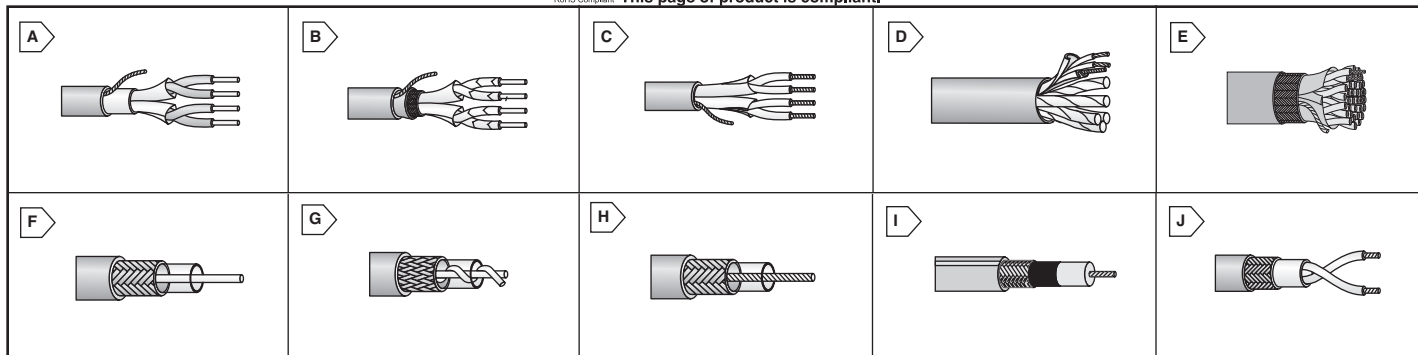

BELDEN LAN and Computer Cables

RoHS Compliant This page of product is compliant.

BELDEN IBM TYPE CABLES

IBM Type 1A, IEEE 802.5

• Strand: Solid

Belden Part No.	Fig.	Cable Type	IBM Part No.	NEC Type	AWG	No. of Pairs	Nom. O.D. (in.)	Nom. Imp. Ω	% Type Shield	100' Spools		500' Spools		1000' Spools	
										MOUSER STOCK NO.	Price Per 100' Spool	MOUSER STOCK NO.	Price Per 500' Spool	MOUSER STOCK NO.	Price Per 1000' Spool
9688	A	Non-Plenum	4716748	MPG/CMG	22	2	.296 x .431	150	100 / Foil, 65 Braid	566-9688-500	214.49	566-9688-1000	428.98		
82688	B	Plenum	4716749	CMP	22	2	.248 x .348	150	100 / Foil, 65 Braid	-----	-----	566-82688-1000	1319.93		

BELDEN COMPUTER CABLES, PAIRED, AND INDIVIDUALLY SHIELDED

Belden Part No.	Fig.	NEC Type	No. of Pairs	AWG	Stranded	Nom. O.D. (in.)	Nom. Imp. Ω	% Type Shield	100' Spools		500' Spools		1000' Spools	
									MOUSER STOCK NO.	Price Per 100' Spool	MOUSER STOCK NO.	Price Per 500' Spool	MOUSER STOCK NO.	Price Per 1000' Spool
8723	C	CM	2	22	7 x 30	.160	45	100 Foil	566-8723-100	39.97	566-8723-500	174.81	566-8723-1000	327.72
8777	D	CM	3	22	7 x 30	.273	50	100 Foil	566-8777-100	84.77	566-8777-500	358.06	566-8777-1000	736.73
8778	D	CM	6	22	7 x 30	.362	50	100 Foil	566-8778-100	171.03	566-8778-500	818.32	566-8778-1000	1436.54
9773	D	CM	3	18	19 x 30	.404	50	100 Foil	566-9773-100	156.09	-----	-----	566-9773-1000	1186.71

BELDEN LAN TRUNK CABLE

BELDEN NEW GENERATION® STP PLENUM-RATED CABLES

Low capacitance, plenum-rated 2- and 3-pair STP cables have individually foil-shielded pairs, a particularly small OD and they are made with Low Smoke Flammarest® PVC insulations and jackets.