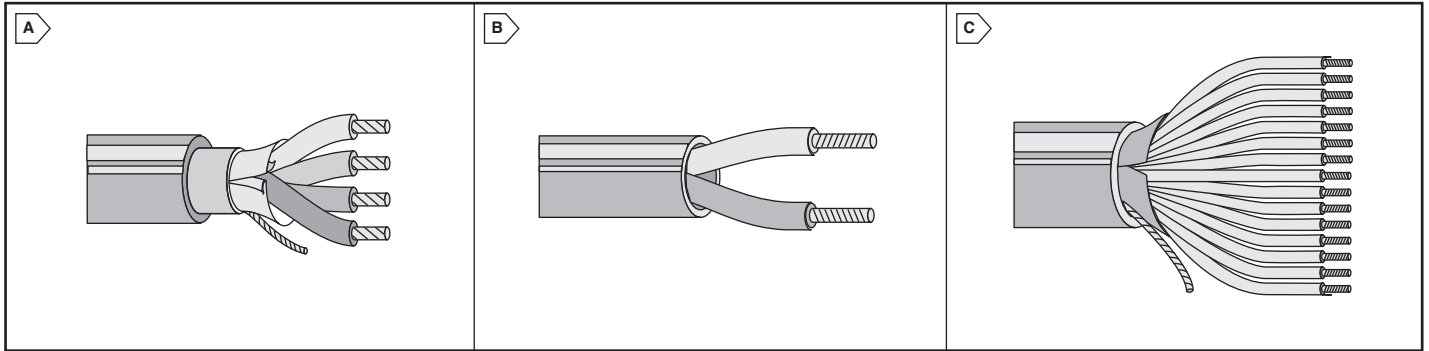

BELDEN Multi-Conductor Cables

RoHS Compliant This page of product is compliant.

BELDEN OVERALL FOIL / BRAID SHIELD COMPUTER CABLES

- Computer Cables for EIA RS-232 Applications
- Chrome PVC Jacket
- Tinned Copper Stranded
- UL AWM Style 2464 (300V 80°C)
- Semi-Rigid PVC Insulation