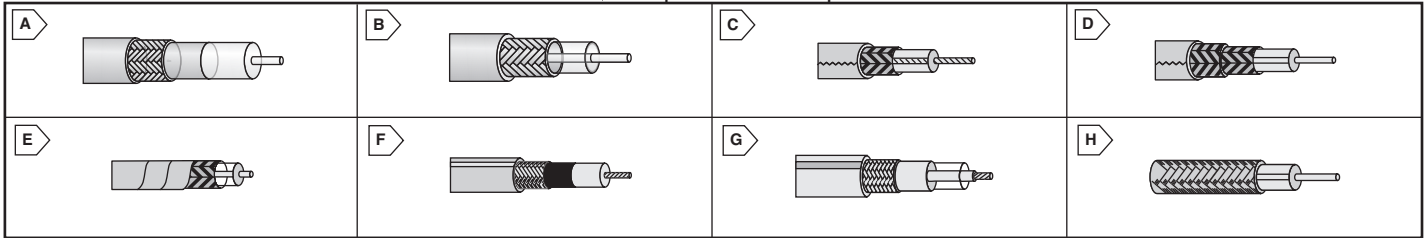

BELDEN 50 Ohm Coaxial Cables

RoHS Compliant This product is RoHS compliant.

BELDEN TRANSMISSION CABLES

Low Loss Transmission Cable - CMR Rated

Belden Part No.	Fig.	RG Type	AWG (Strand)	LMR Cables	Nominal OD (in.)	500' Spools		1000' Spools	
						MOUSER STOCK NO.	Price Per 500' Spool	MOUSER STOCK NO.	Price Per 1000' Spool
Duofoil® Tape + 90% Tinned Copper Braid									
7805R	A	RG174	24.5 (Solid)	100	.110	566-7805R-500-08	345.06	566-7805R-1000-08	599.88
7806R	A	RG58	19 (Solid)	195	.195	566-7806R-500	368.12	566-7806R-1000-10	714.59
Duobond® II + 95% Tinned Copper Braid									
7808R	A	RG-8X	15 (Solid)	240	.240	566-7808R-500-10	443.79	566-7808R-1000-10	842.19
7809R	A	---	13 (Solid)	300	.300	566-7809R-500-10	636.33	566-7809R-1000-10	1106.02
Duofoil® Tape + 95% Tinned Copper Braid									
7807R	A	RG58/U	17 (Solid)	200	.195	566-7807R-500	426.57	566-7807R-1000	741.63
Bonded Duofoil® Tape + 95% Tinned Copper Braid									
7810R	A	RG8/U	10 (Solid)	400	.403	566-7810R-500-10	660.93	566-7810R-1000-10	1256.84
Beldfoil® + 90% Tinned Copper Braid Shield									
7805	G	RG-174	25(Solid)	-----	.110	566-7805-500	300.13	566-7805-1000	566.01
Duofoil® + 90% Tinned Cooper Braid Shield									
7977R	A	---	5.5 (Solid)	-----	.590	566-7977R-500	906.86	566-7977R-1000	1818.42
Duofoil® + 95% Tinned Cooper Braid Shield									
7807A	A	RG-58	17(Solid)	-----	.195	566-7807A-500	315.04	566-7807A-1000	597.86
Duofoil® II + 95% Tinned Cooper Braid Shield									
7808A	A	RG-8X	15(Solid)	-----	.240	566-7808A-500	402.08	566-7808A-1000	720.93
Duobond® II + Tinned Copper Braid Shield									
7809A	A	Intermediate	13(Solid)	-----	.300	566-7809A-500	577.77	566-7809A-1000	915.58
Duobond® II + Tinned Copper Braid Shield									
7810A	A	RG-8	10(Solid)	-----	.403	566-7810A-500	597.40	566-7810A-1000	1106.21