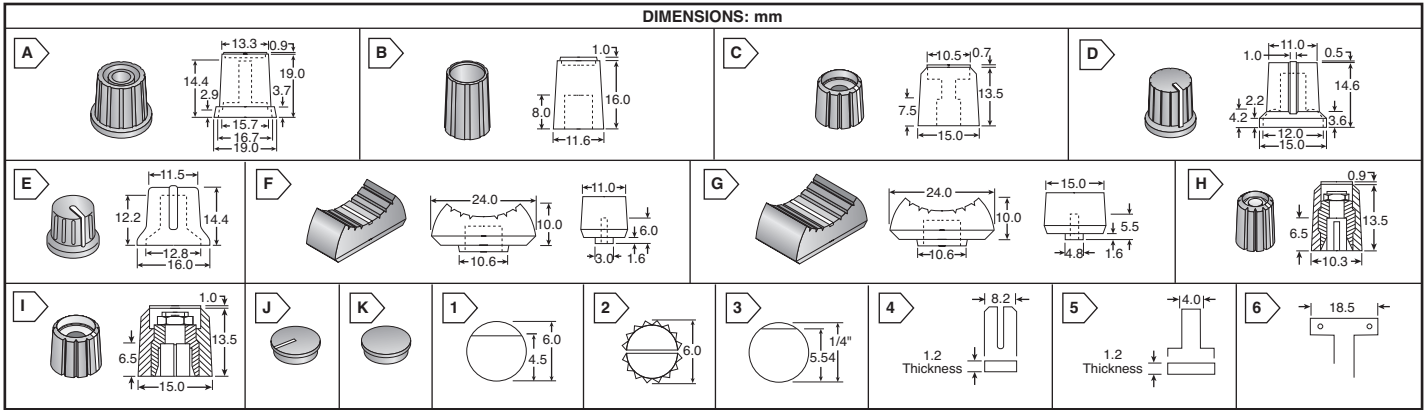

RE'AN Control Knobs

PUSH-ON COLOR CODED CONTROL KNOBS

RoHS Compliant

MOUSER STOCK NO.	Re'an Part No.	Fig.	Body Color	Size (In.)		Price Each		
				Dia.	Ht.	1	10	25
† 550-86102	P861H-0X-S6	A2	Black	0.75	0.75	.57	.48	.42
† 550-86103	P861H-0X-D25	A3	Black	0.75	0.75	.57	.48	.42
† 550-13801	P138H-0-S6	B2	Black	0.46	0.63	.31	.28	.25
† 550-15031	P150-H-09-D25-N	C3	Black	0.59	0.53	1.50	1.27	1.11

† Knobs require color coded cap

SLIDE CONTROL KNOBS

Superb ergonomics and aesthetics at a competitive price. Low profile design and Re'an's two-color process. It has been designed to compliment Mouser Stock No. 550-57001. **Other colors are available.** Call your Mouser Service Representative.

RoHS Compliant

MOUSER STOCK NO.	Re'an Part No.	Fig.	Body Color	Pointer Color	Size (In.)		Price Each		
					W	L	1	10	25
550-77301	S773H-09-K	F4	Black	White	0.43	0.94	.46	.39	.34
550-77304	S773H-09-M	F5	Black	White	0.43	0.94	.46	.39	.34
550-77309	S773H-09-P	F6	Black	White	0.43	0.94	.46	.39	.34
550-77801	S778H-09-K	G4	Black	White	0.59	0.94	.96	.82	.71
550-77804	S778H-09-M	G5	Black	White	0.59	0.94	.96	.82	.71

Re'an

Color-Coded Caps

Other colors are available. Call your Mouser Service Representative.

For quantities of 100 and up, call for quote.

MOUSER STOCK NO.	Re'an Part No.	Fig.	Cap Color	Pointer Color	Fits Knob	Price Each		
						1	10	25
550-86301	T890H-09	J	Black	White	550-89001	.51	.48	.44
550-86302	T890H-69	J	Blue	White	550-86101	.51	.48	.44
550-86303	T890H-89	J	Gray	White	550-86102 550-86103	.51	.48	.44
550-86401	T859H-09	J	Black	White	550-85901	.79	.67	.58
550-86402	T859H-69	J	Blue	White	550-85901	.79	.67	.58
550-86403	T859H-89	J	Gray	White	550-13801	.79	.67	.58

Knobs

TWO-COLOR HARD BODY CONTROL KNOB

RoHS Compliant

MOUSER STOCK NO.	Re'an Part No.	Fig.	Body Color	Pointer Color	Size (In.)		Price Each		
					Dia.	Ht.	1	10	25
550-57001	P570H-09-S6	D2	Black	White	0.59	0.57	.61	.52	.45

TWO-COLOR "SOFT TOUCH" CONTROL KNOBS

RoHS Compliant

MOUSER STOCK NO.	Re'an Part No.	Fig.	Body Color	Pointer Color	Size (In.)		Price Each		
					Dia.	Ht.	1	10	25
550-67001	P670S-08-D6N	E1	Black	Gray	0.63	0.57	.64	.55	.47
550-67002	P670S-06-D6-N	E1	Black	Blue	0.63	0.57	.64	.55	.47
550-P82-90F	P670S-09-D6S	D1	Black	White	0.63	0.57	.64	.55	.47
550-67003	P670S-08-S6	E2	Black	Gray	0.63	0.57	.64	.55	.47
550-67004	P670S-06-S6	E2	Black	Blue	0.63	0.57	.64	.55	.47
550-67005	P670S-09-S6	E2	Black	White	0.63	0.57	.64	.55	.47
550-67081	P670S-08-D6S	E1	Black	Gray	0.63	0.57	.64	.55	.47

© Copyright 2009 Mouser Electronics

10MM COLLET KNOBS

RoHS Compliant

- Indicator lines are molded into the knob body
- Available with full length white indicator line
- Caps available with or without indicator line
- Color coded cap, available from stock in 3 colors.

Other colors are available. Call your Mouser Service Representative.

For quantities of 100 and up, call for quote.

MOUSER STOCK NO.	Re'an Part No.	Fig.	Shaft Size	Body Color	Pointer Color	Size		Price Each		
						Dia.	Ht.	1	10	25
† 550-10501	C100-H-09-R12	H	1/8"	Black	White	10mm	.53"	2.06	1.87	1.72

† Knobs require color coded cap