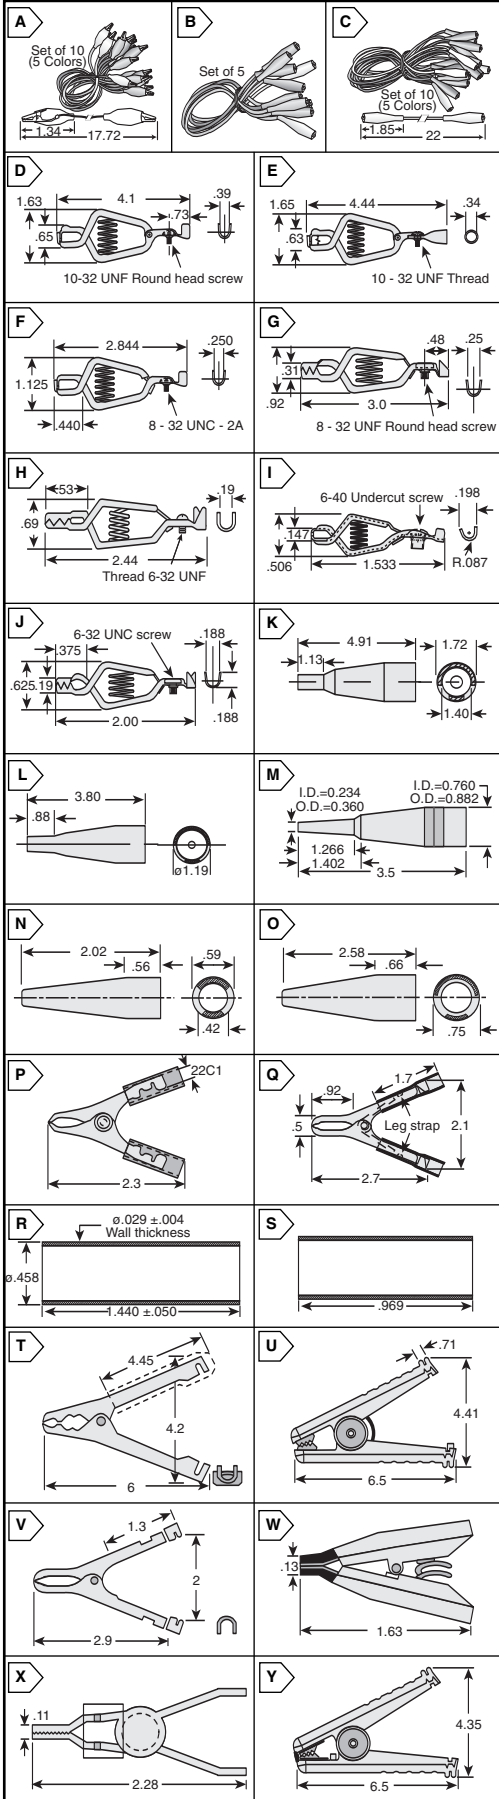

MUELLER Leads and Test Clips

DIMENSIONS (IN.)

MUELLER ALLIGATOR LEAD SETS

• 22 AWG wire • Black-Green-Yellow-Red-White

For quantities of 500 and up, call for quote.

MOUSER STOCK NO.	Mueller Part No.	Fig.	Length (In.)	Description	Price Each		
					1	100	500
548-285	BU-00285	A	18	Mini test clips, 10 clips, 5 colors	5.97	5.38	5.10
548-286	BU-00286	B	12	Heavy duty test clips, 5 clips, 5 colors	3.97	3.57	3.40
548-287	BU-00287	C	18	Standard test clips, 10 clips, 5 colors	5.97	5.38	5.10

MUELLER CLIPS

Center-Squeeze Clips

See insulators below for pricing.

For quantities of 1000 and up, call for quote.

MOUSER STOCK NO.	Mueller Part No.	Fig.	Amps	Use with Insulator	Jaw Opening	Wire AWG	Plating	Price Each		
								1	100	500
548-21APN	BU-21APN	D	50	548-23	1-1/16	1-1/0	Steel	2.15	1.93	1.84
548-BU21CPN	BU-21CPN	E	100	548-23	1-1/16	1-1/0	Copper	3.89	3.50	3.33
548-24APN	BU-24APN	F	25	548-26	3/4	8	Steel	1.01	.95	.89
548-24APS	BU-24APS	F	25	548-26	3/4	8	Steel	1.01	.95	.89
548-BU-25	BU-25	G	40	548-26	3/4	1	Steel	.97	.88	.84
548-25C	BU-25C	G	75	548-26	3/4	1	Copper	1.62	1.46	1.39
548-27	BU-27	H	20	548-29	5/8	12	Zinc	.70	.63	.59
548-27C	BU-27C	H	40	548-29	5/8	12	Solid Copper	.83	.75	.71
548-45	BU-45	I	5	548-47	5/16	7	Steel	.48	.43	.41
548-45C	BU-45C	I	10	548-47	5/16	7	Copper	.73	.69	.64
548-48-B	BU-48B	J	10	548-49	1/2	5	Steel	.64	.58	.55
548-48-C	BU-48C	J	20	548-49	1/2	5	Copper	.68	.61	.58